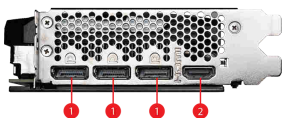

SPECIFICATIONS

Model Name	GeForce RTX™ 4070 SUPER 12G VENTUS 2X OC
Graphics Processing Unit	NVIDIA® GeForce RTX™ 4070 SUPER
Interface	PCI Express® Gen 4
Core Clocks	Extreme Performance: 2520 MHz (MSI Center) Boost: 2505 MHz
CUDA® CORES	7168 Units
Memory Speed	21 Gbps
Memory	12GB GDDR6X
Memory Bus	192-bit
Output	DisplayPort x 3 (v1.4a) HDMI™ x 1 (Supports 4K@120Hz HDR, 8K@60Hz HDR, and Variable Refresh Rate as specified in HDMI™ 2.1a)
HDCP Support	Y
Power consumption	220 W
Power connectors	16-pin x 1
Recommended PSU	650 W
Card Dimension (mm)	242 x 125 x 43 mm
Weight (Card / Package)	680 g / 998 g
DirectX Version Support	12 Ultimate
OpenGL Version Support	4.6
Maximum Displays	4
G-SYNC® technology	Y
Digital Maximum Resolution	7680 x 4320

CONNECTIONS

1. DisplayPort
2. HDMI™

FEATURES

Dual Fan

Two fans and a huge heatsink ensure a cool and quiet experience for you.

TORX FAN 4.0

A masterpiece of teamwork, fan blades work in pairs to create unprecedented levels of focused air pressure.

Copper Baseplate

A solid nickel-plated copper baseplate transfers heat from the GPU to all heat pipes for better cooling.

Core Pipe

Precision-machined heat pipes ensure max contact to the GPU and spread heat along the full length of the heatsink.

Reinforcing Backplate

The reinforcing backplate features a flow-through design that provides additional ventilation.

Zero Frozr

The fans completely stop when temperatures are relatively low, eliminating all noise.