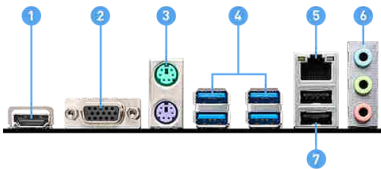

SPECIFICATIONS

Model Name	PRO B650M-B
CPU Support	Supports AMD Ryzen™ 7000 Series Desktop Processors
CPU Socket	Socket AM5
Chipset	AMD B650 Chipset
Expansion Slots	1x PCIe 4.0 x16 slot 1x PCIe 3.0 x1 slot
Display Interface	Support 4K@60Hz as specified in HDMI™ 2.1, VGA - Requires Processor Graphics
Memory Support	2 DIMMs, Dual Channel DDR5-6800+MHz (OC)
Storage	1x M.2 Gen4 x4 64Gbps slot, 4x SATA 6Gbps ports
USB ports	6x USB 3.2 Gen 1 5Gbps (6 Type-A), 6x USB 2.0
LAN	Realtek® RTL8125B 2.5G LAN
Audio	8-Channel (7.1) HD Audio with Audio Boost

FEATURES

- 
Latest DDR5 Memory
 A huge step of DDR performance enhancement with the latest DDR5 memory and MSI Memory Boost technology.
- 
Lightning Gen4 Solution
 The latest Gen4 PCI-E and M.2 solution with up to 64GB/s bandwidth for maximum transfer speed.
- 
2.5G Network Solution
 Featuring premium 2.5G LAN to deliver better network experience.
- 
EZ Debug LED
 Easiest way to troubleshoot.
- 
Froze AI Cooling
 Detect CPU & GPU temperatures and automatically adjust system fan duty to a proper value.
- 
Memory Boost
 Advanced technology to deliver pure data signals for the best performance, stability and compatibility.
- 
Core Boost
 With premium layout and fully digital power design to support more cores and provide better performance.

CONNECTIONS

- 1. HDMI™
- 2. VGA
- 3. Keyboard/Mouse
- 4. USB 3.2 Gen 1 5Gbps (Type-A)
- 5. LAN port
- 6. Audio connectors
- 7. USB 2.0