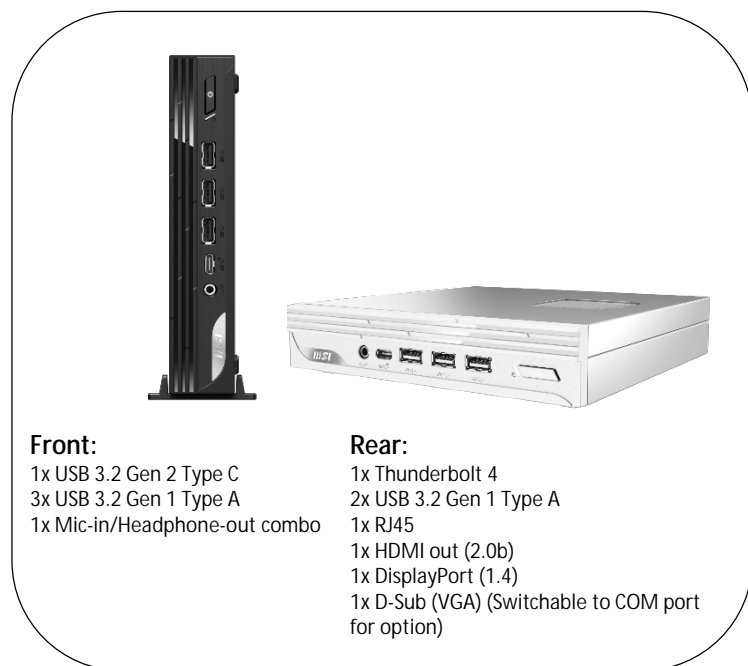

Hardware TPM Support

dTPM design secures your confidential data with encryption keys.

Easy to Upgrade

Easy to access and upgrade components to keep the system up to date with the latest hardware.

2.5G LAN Support

MSI Center App

The MSI Center takes optimization to the next level with easily adjustable system modes and resources for a wide range of scenarios and needs.

VESA Mountable

VESA mountable design makes the PC completely invisible on your desk.

Front:

1x USB 3.2 Gen 2 Type C
 3x USB 3.2 Gen 1 Type A
 1x Mic-in/Headphone-out combo

Rear:

1x Thunderbolt 4
 2x USB 3.2 Gen 1 Type A
 1x RJ45
 1x HDMI out (2.0b)
 1x DisplayPort (1.4)
 1x D-Sub (VGA) (Switchable to COM port for option)