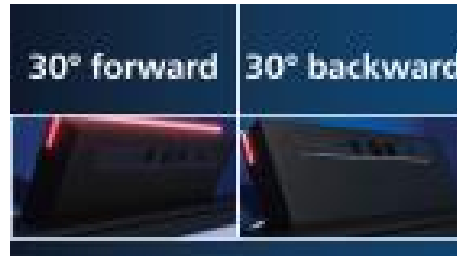

Adjustable Webcam