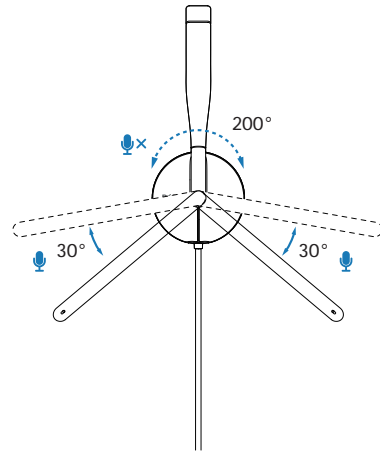

Dell Wired Headset WH3024

Quick Start Guide

 Dell.com/support/dpem

Dell.com/support/WH3024
Regulatory Model: HS2401