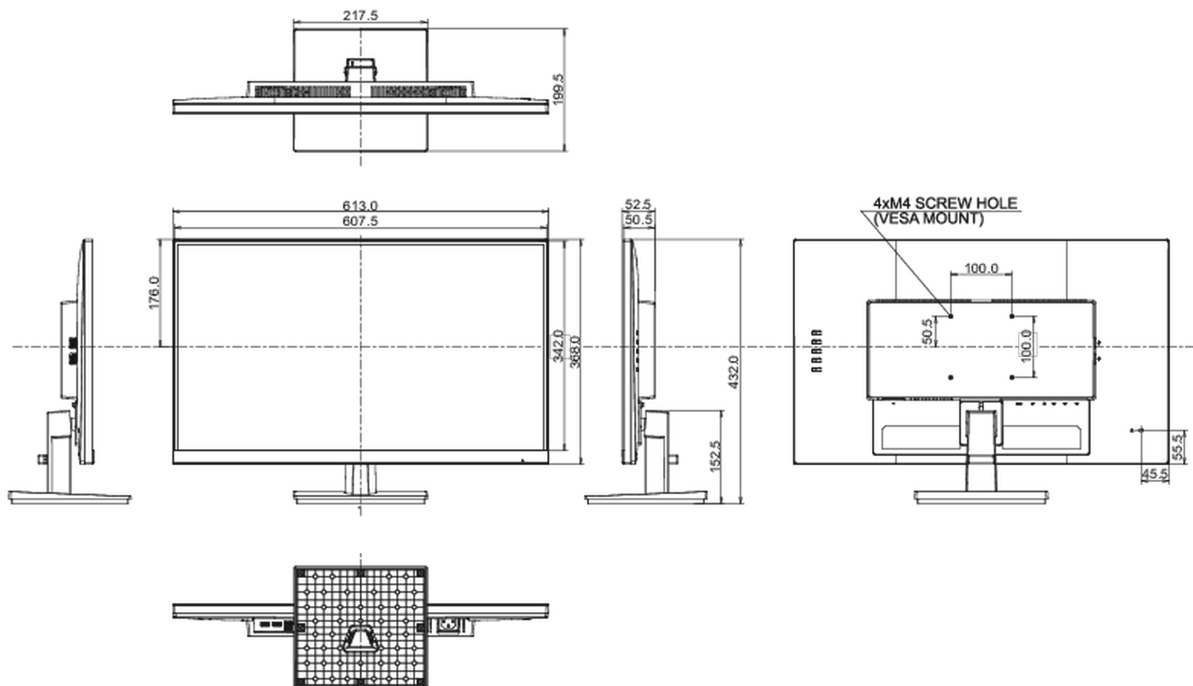

## 08 DIMENSIONS / WEIGHT

Product dimensions W x H x D

613.5 x 394 (544.5) x 209.5mm

Box dimensions W x H x D

690 x 455 x 168mm

Weight (without box)

6.1kg

Weight (with box)

7.9kg

EAN code

4948570122615

*All trademarks and registered trademarks acknowledged. E & O E. Specification subject to change without notice. All LCD's comply with ISO-9241-307:2008 in connection with pixel defects.*