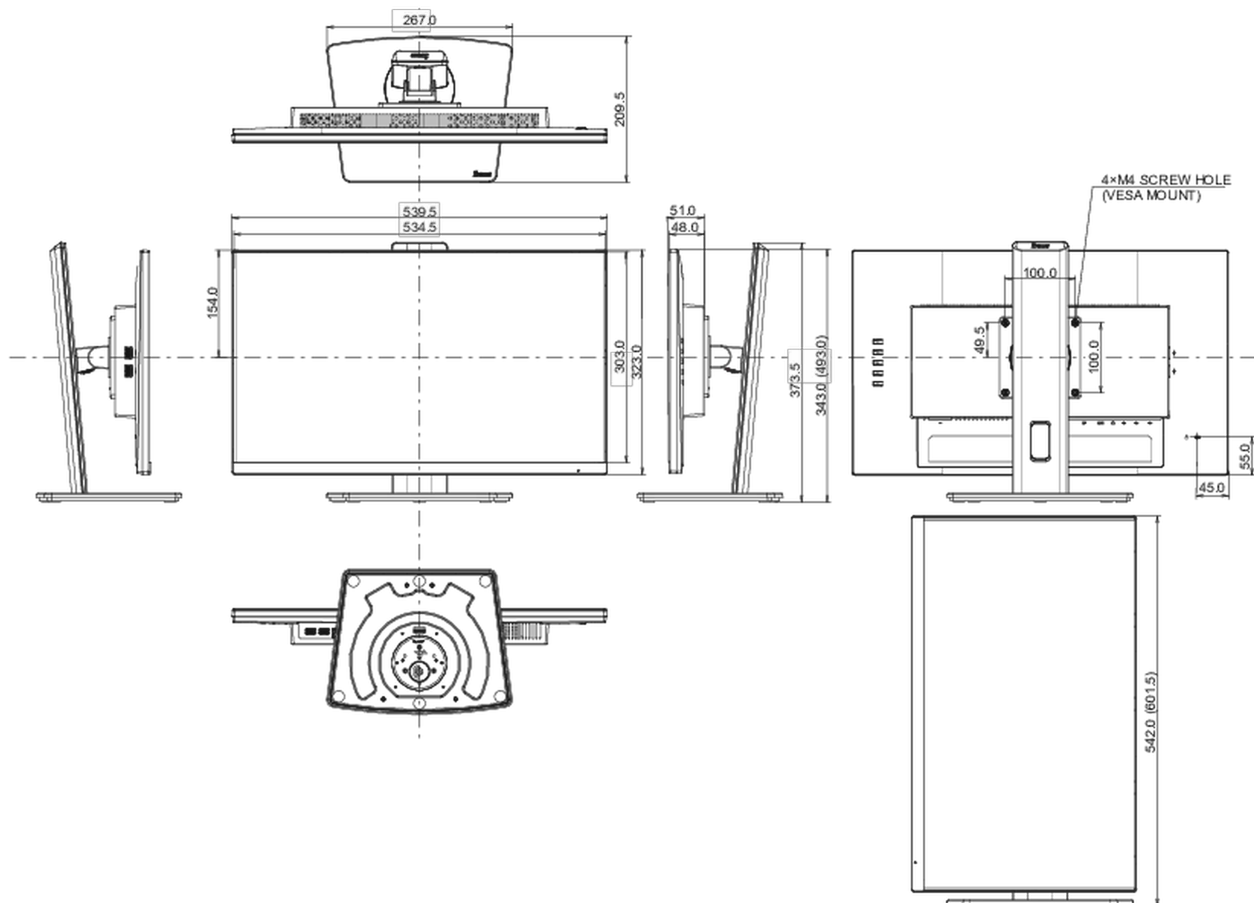

04 MECHANICAL

Display position adjustments	height, swivel, tilt, pivot (rotation both sides)
Height adjustment	150mm
Rotation (PIVOT function)	90°
Swivel stand	90°; 45° left; 45° right
Tilt angle	22° up; 5° down
VESA mounting	100 x 100mm

TCO Certified, CE, TÜV-Bauart, EAC, VCCI-B, PSE, RoHS support, ErP, WEEE, REACH, UKCA

REACH SVHC

above 0.1%: Lead

08 DIMENSIONS / WEIGHT

Product dimensions W x H x D

539.5 x 343 (493) x 209.5mm

Box dimensions W x H x D

610 x 398 x 159mm

Weight (without box)

4.9kg

EAN code

4948570123346

All trademarks and registered trademarks acknowledged. E & O E. Specification subject to change without notice. All LCD's comply with ISO-9241-307:2008 in connection with pixel defects.