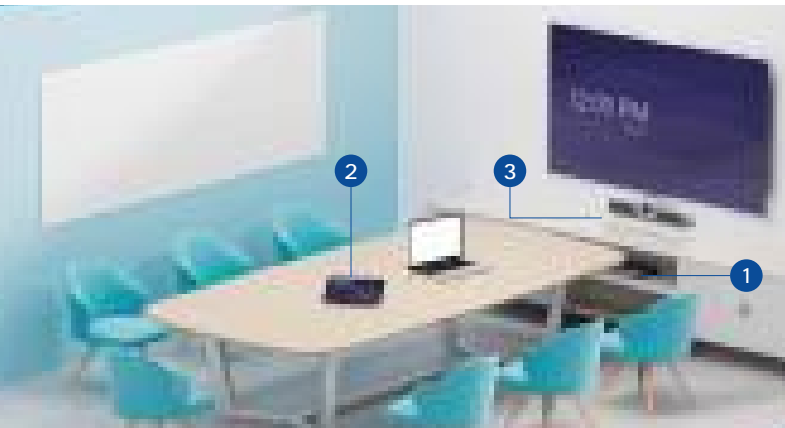

A simpler MTR deployment solution

MAXHUB XT10-VB Kit

MAXHUB XT10-VB Kit builds upon the XCore Kit with an additional Videobar UC S07, showcasing its versatility in adapting to user needs.

Designed with scalability in mind, it accommodates the evolving needs of multiple devices with simplified frontline one-cable deployment.

Signature Room meeting collaboration solution

Display Options

This solution allows users to incorporate a MAXHUB display screen on top of the three existing product combination solutions, providing you with even more customization.

The MAXHUB Ultra Wide Display series of products include the 105", 21:9 UW105NA LCD model as well as multiple dvLED screen sizes. This enables on-site meeting participants to fully immerse themselves in the content displayed, elevating the overall meeting experience.

Should a more traditional 16:9 display be required, MAXHUB offers the option to include the CMA Series of displays, with sizes ranging from 43 to 98 inches.