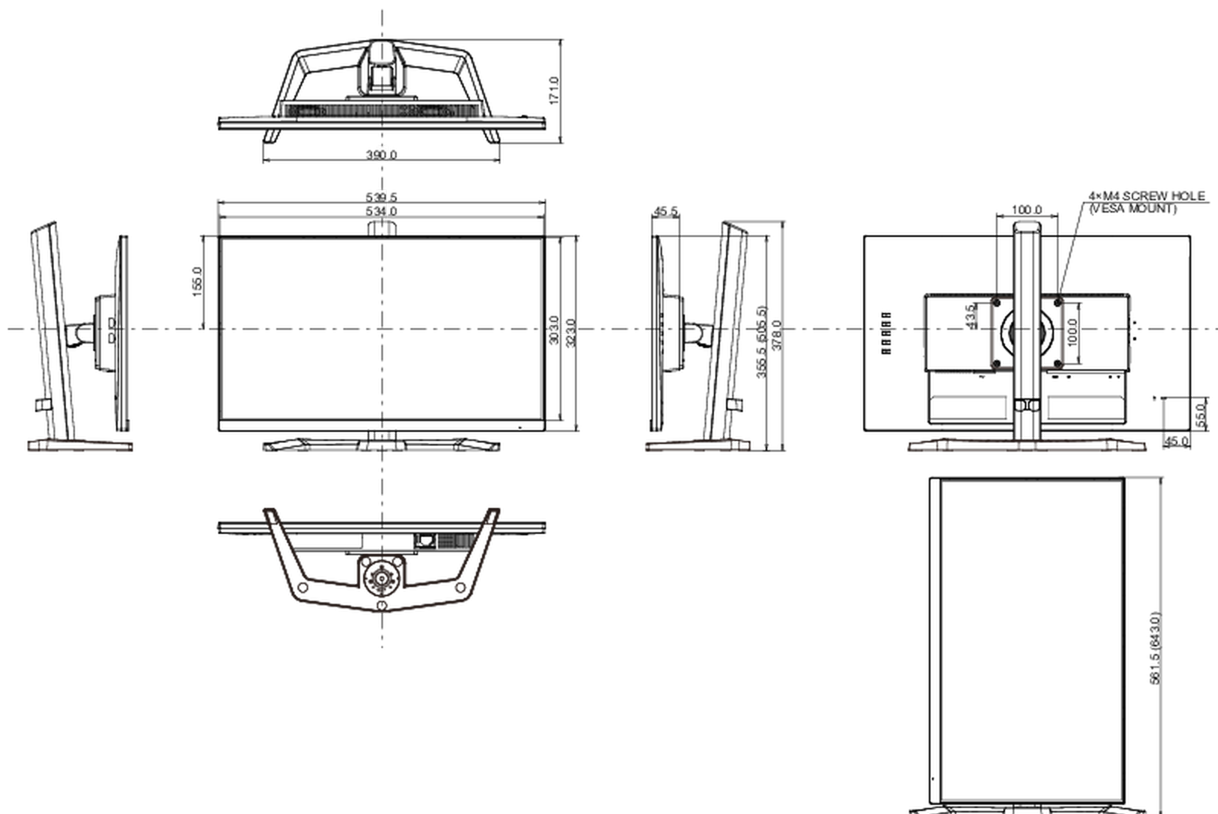

04 MECHANICAL

Display position adjustments	height, tilt, pivot (rotation both sides)
Height adjustment	150mm
Rotation (PIVOT function)	90°
Tilt angle	23° up; 5° down
VESA mounting	100 x 100mm
Cable management system	yes

Product dimensions W x H x D	539.5 x 355.5 (505.5) x 171mm
Weight (without box)	4.5kg
EAN code	4948570123131

All trademarks and registered trademarks acknowledged. E & O E. Specification subject to change without notice. All LCD's comply with ISO-9241-307:2008 in connection with pixel defects.