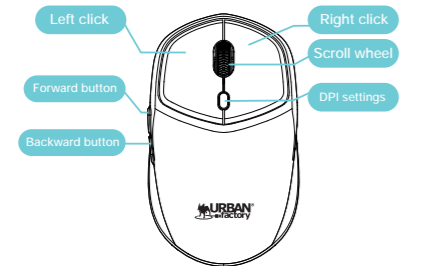

ONLEE Color
Bluetooth™ mouse
LOW CONSUMPTION

EN

PRODUCT OVERVIEW

TOP VIEW

BOTTOM VIEW

FEATURES

1. **Product dimensions** : 104 x 62 x 34,2 mm
2. **Product weight** : 55 g
3. **Buttons** : 6
4. **Connection** : Bluetooth 5.0
5. **Operating distance** : up to 10 m
6. **Resolution** : 800 - 1200 - 1600 DPI
7. **Color** : black / green / pink / purple
8. **Battery** : 2 * AAA (not included)
9. **Operating system required** : Windows 8 / 10 / 11 - Mac OS 10.0 - Android 5.0 or later

BLUETOOTH: CONNECTION STEP

1. Open the battery cover below the mouse.
2. Place 2 AAA batteries in the right way.
3. Turn on the power switch below the mouse.
4. Press the **mode selection button (Mode Switch)** below to choose the Bluetooth channel you want:
ONLEE COLOR 1: Red LED indicator
ONLEE COLOR 2: Green LED Indicator
5. If you are using the mouse for the first time, long press the Mode Switch button (Mode Switch) for 3 seconds (the indicator light will start flashing rapidly).
6. Open the **Bluetooth settings** on your device and **pair it** with "ONLEE COLOR 1 or ONLEE COLOR 2" mouse".
7. Once the connection is established, the LED light stops flashing, then you can enjoy your new mouse.