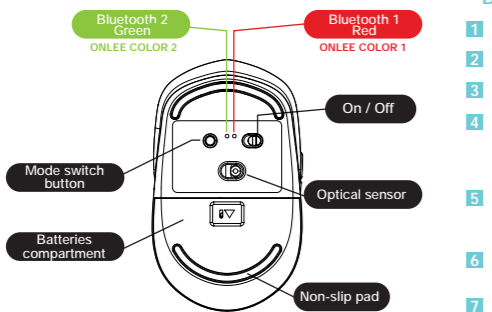

ONLEE Color
Bluetooth™ mouse
LOW CONSUMPTION

EN

PRODUCT OVERVIEW

TOP VIEW

BOTTOM VIEW

FEATURES

1. **Product dimensions** : 104 x 62 x 34,2 mm
2. **Product weight** : 55 g
3. **Buttons** : 6
4. **Connection** : Bluetooth 5.0
5. **Operating distance** : up to 10 m
6. **Resolution** : 800 - 1200 - 1600 DPI
7. **Color** : black / green / pink / purple
8. **Battery** : 2 * AAA (not included)
9. **Operating system required** : Windows 8 / 10 / 11 - Mac OS 10.0 - Android 5.0 or later

Sensitivity adjustment:
Press the DPI button on top of the mouse to adjust : 1x: 800dpi • 2x: 1200dpi • 3x: 1600dpi.

Mode change:
Below the mouse, press the **MODE button** to use the different connection types. The LED will change color depending on the selected mode.

BLUETOOTH: CONNECTION STEP

1. Open the battery cover below the mouse.
2. Place 2 AAA batteries in the right way.
3. Turn on the power switch below the mouse.
4. Press the **mode selection button (Mode Switch)** below to choose the Bluetooth channel you want:
ONLEE COLOR 1: Red LED indicator
ONLEE COLOR 2: Green LED Indicator
5. If you are using the mouse for the first time, long press the Mode Switch button (Mode Switch) for 3 seconds (the indicator light will start flashing rapidly).
6. Open the **Bluetooth settings** on your device and **pair it** with "ONLEE COLOR 1 or ONLEE COLOR 2" mouse".
7. Once the connection is established, the LED light stops flashing, then you can enjoy your new mouse.