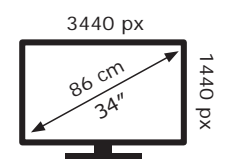

LG Electronics

34WR50QC

31 kWh/1000h

47 kWh/1000h

2019/2013