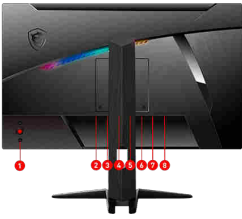

SPECIFICATIONS

Panel Size	31.5"
Active Display Area (mm)	697.344(H) x 392.256(V)
Curvature	1000R
Panel Type	Rapid VA
Panel Resolution	2560x1440 (WQHD)
Pixel Pitch (H x V)	0.2724(H) x 0.2724(V)
Aspect Ratio	16:9
Brightness (nits)	400
Contrast Ratio	4000 : 1 (Typ.)
DCR	100000000:1
Signal Frequency	91.2~386.2 KHz(H) / 48~240 Hz(V)
ACTIVATED RANGE	48 ~ 240Hz
Refresh Rate	240Hz
Response time	1ms (GTG)
DYNAMIC REFRESH RATE TECHNOLOGY	Adaptive sync support
HDR Support	DisplayHDR 400
Video ports	2x HDMI™ 2.0 (Supports WQHD@144Hz) 1x DisplayPort 1.4a (Supports WQHD@240Hz as specified in DisplayPort) 1x USB Type-C (DP alt. w/ PD Charging 15W)
USB ports	2x USB 2.0 Type A 1x USB 2.0 Type B
Audio ports	1x Earphone out
Viewing Angle	178° (H) / 178° (V)
Adobe RGB / DCI-P3 / sRGB	99% / 91% / 115%
Surface Treatment	Anti-glare
Display Colors	1.07B (8 bits + FRC)
Power Type	External Adaptor 20V 6A
Power Input	100~240V, 50/60Hz
Adjustment (Tilt)	-5° ~ 20°
Adjustment (Height)	0 ~ 100mm
Kensington Lock	Yes
Dimension (W x D x H)	701.4 x 270.1 x 579.2 mm 701.4 x 128.4 x 428.0 mm (without stand)
Carton Dimension (W X D X H)	WW carton: 970 x 198 x 513 mm Outer: 985 x 213 x 538 mm
Frameless Design	Yes

PIP / PBP Function	N/A
VESA Mounting	100 x 100 mm
Note	Display Port: 2560x1440 (Up to 170Hz by DP overclocking) HDMI™: 2560x1440 (Up to 144Hz) *sRGB and DCI-P3 follow CIE1976 standard

CONNECTIONS

1. 5-Way Joystick Navigator
2. 1 x Power Jack
3. 1 x DisplayPort (1.4a)
4. 2 x HDMI™ (2.0)
5. 1 x USB Type C (DisplayPort Alternate)
6. 1 x Earphone out
7. 1 x USB 2.0 Type B
8. 2 x USB 2.0 Type A