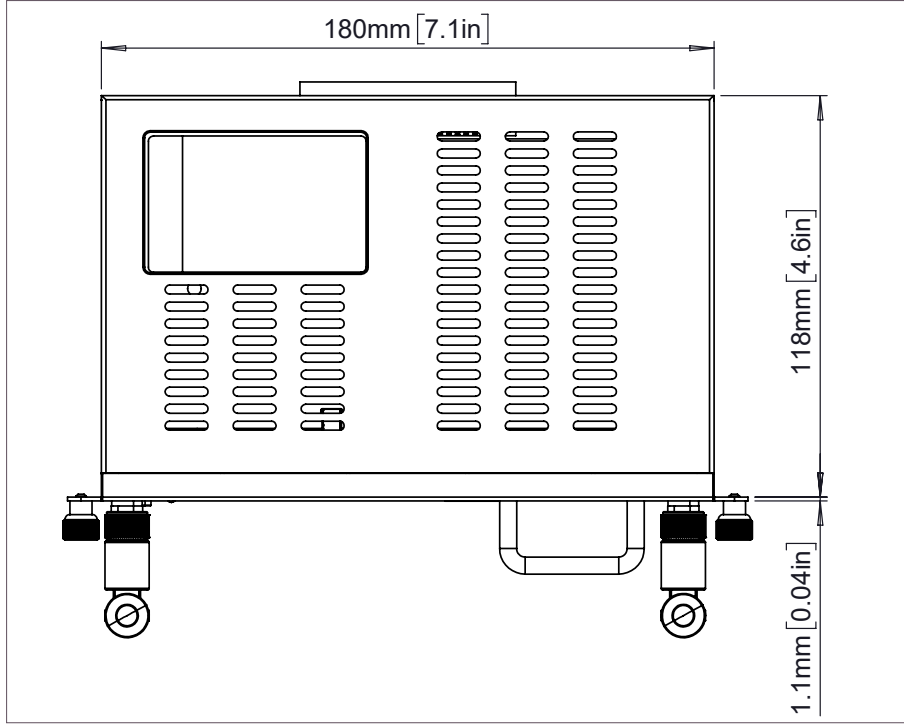

OPS-A1

TECHNICAL DRAWINGS

Top