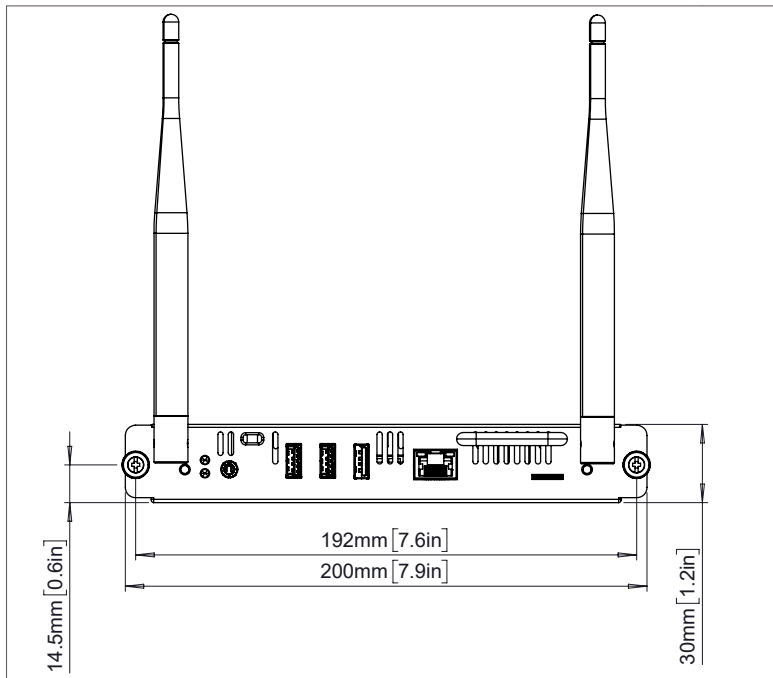

PHYSICAL SPECIFICATIONS

| | |
|--------------------|--|
| Product Dimensions | 200 x 120 x 30 mm (7.9 x 4.7 x 1.2 in) |
| Packed Dimensions | 265 x 212 x 50 mm (10.4 x 8.4 x 2 in) |
| Net Weight | 0.7 kg (1.5 lbs) |
| Packed Weight | 0.84 kg (1.85 lb) |

SUPPORT

For all Promethean products, visit Support.PrometheanWorld.com.

OPS-A1

TECHNICAL DRAWINGS

Top

Front

Side