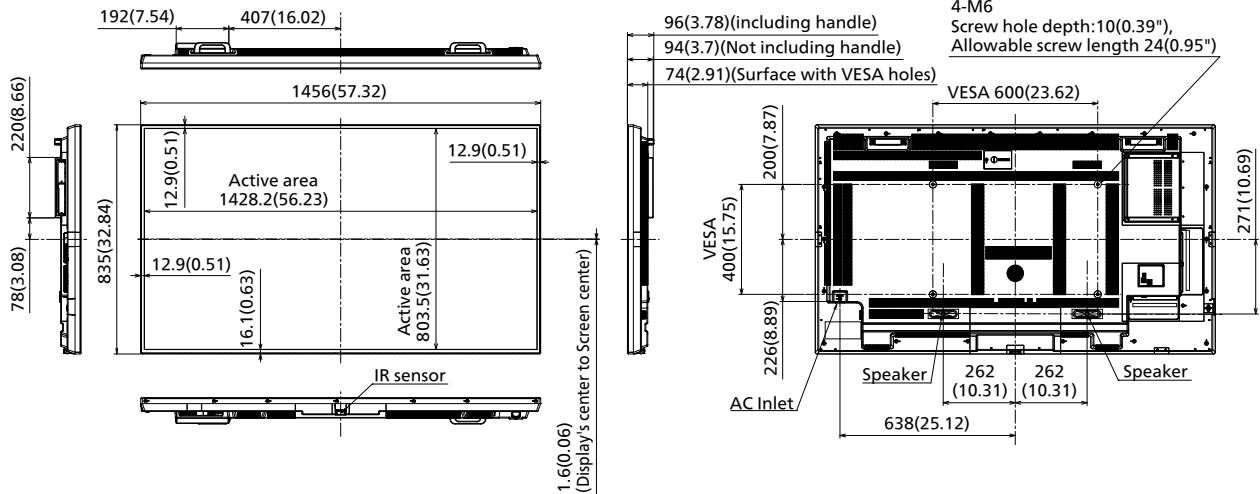

¹ In case of running for a long time, the moving image is recommended to be displayed. If you display a still picture for an extended period, the image retention might remain on the screen. However, image retention can gradually disappear by displaying movie images.

INCLUDED ACCESSORIES

- Remote Control - Batteries (AA Size) x 2
- AC cord x 4 (USA/EU/UK/AUS) (approx. 2 m (78.7"))
- IR sensor x 1 (cable length approx. 1480 mm (4.85 ft))
- IR Sensor Holder x 1 (Screw x 2)
- RS232C cable x1 (Approx. 1 m (3.28 ft)) - Clamper x 3

STANDARD (CERTIFICATIONS)

SAFETY REGULATIONS	UL 62368-1, CSA C22.2 No. 62368-1 EN62368-1 AS/NZS 62368.1
RADIATION REGULATIONS	FCC 47 CFR Part 15 Subpart B, ICES-003 EN55032, EN55035, EN61000-3-2, EN61000-3-3 AS/NZS CISPR 32

WIRELESS LAN

Compliance standard	IEEE 802.11 a/b/g/n/ac Dualband (Wireless LAN Standard protocol)
Channel	CH 1-13, CH 36-64, CH 100-140
Communication range	Approx. 30 m (Depends on usage environment)

Bluetooth®

Supported version	Bluetooth® 5.1
Profile	HID / A2DP

REMOTE CONTROL TRANSMITTER

Power Requirements	DC 3 V (AA Size batteries x 2)
Operating distance¹	Approx. 7 m/23 ft
Weight	Approx. 111 g (3.92 oz) including batteries
Dimensions (W x H x D)	51 x 161 x 27 mm (2.00" x 6.34" x 1.07")

¹ When operated directly in front of the display screen.

OPTIONAL ACCESSORIES

Early warning software	ET-SWA 100 / 105 series

DIMENSIONS

Cautions: This drawing is not a scale
Units: mm (inches)