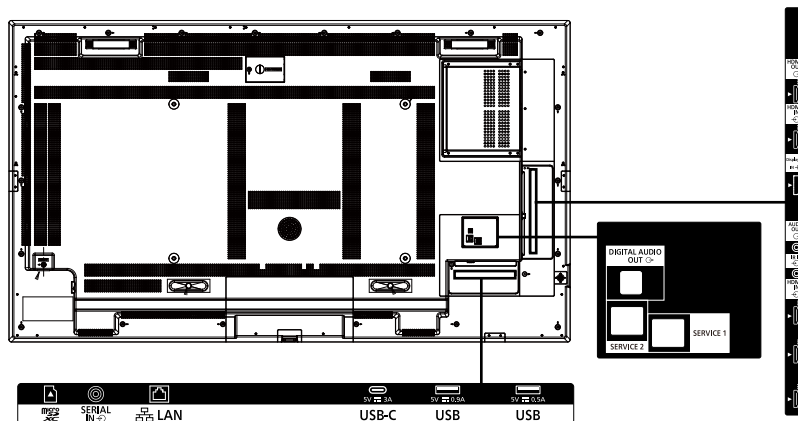

CONNECTION TERMINAL

1 Specifications and appearance are subject to change without notice.