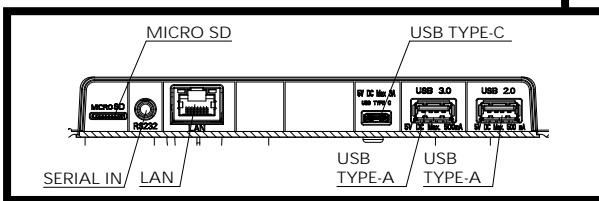

For signals without ○ in the Plug and Play-supported signal column, resolutions may not be selected on the PC side even if this unit supports those signals.

Note

- An auto detected signal format may be differently displayed from the actual input signal.
- [i] shown after the number of dots of resolution means the interlace signal.

● Drawing of terminals

View from back

Magnified figure of terminal b

Magnified figure of terminal a

Sectional view of terminal a
(MICRO SD / SERIAL IN / LAN / USB TYPE-C /
USB TYPE-A / USB TYPE-A)

Terminal a
65SQE2W Terminal (Bottom)

Units : mm (inches)

	MICRO SD	SERIAL	LAN	USB TYPE-C	USB TYPE-A
A	5.1 (0.2)	7.7 (0.3)	9.3 (0.36)	4.8 (0.18)	7.3 (0.28)
B	-	0.7 (0.02)	5.1 (0.2)	-	-
C	27.0 (1.06)				

Sectional view of terminal b
(HDMI OUT / HDMI 1 / DisplayPort INPUT /
AUDIO OUT / IR IN / HDMI 4 / HDMI 3 / HDMI 2)