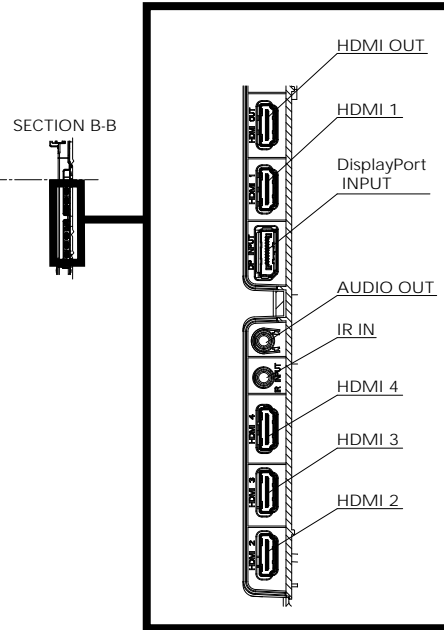

INCLUDED ACCESSORIES

- Remote Control - Batteries (AA Size) x 2
- AC cord x 4 (USA/EU/UK/AUS) (approx. 2 m (78.7"))
- IR sensor x 1 (cable length approx. 1480 mm (4.85 ft))
- IR Sensor Holder x 1 (Screw x 2)
- RS232C cable x1 (Approx. 1 m (3.28 ft)) - Clamper x 3

For signals without ○ in the Plug and Play-supported signal column, resolutions may not be selected on the PC side even if this unit supports those signals.

Note

- An auto detected signal format may be differently displayed from the actual input signal.
- [i] shown after the number of dots of resolution means the interlace signal.

● Drawing of terminals

View from back

Magnified figure of terminal b

Magnified figure of terminal a

Sectional view of terminal a
(MICRO SD / SERIAL IN / LAN / USB TYPE-C /
USB TYPE-A / USB TYPE-A)

Terminal a
65SQE2W Terminal (Bottom)

Units : mm (inches)

	MICRO SD	SERIAL	LAN	USB TYPE-C	USB TYPE-A
A	5.1 (0.2)	7.7 (0.3)	9.3 (0.36)	4.8 (0.18)	7.3 (0.28)
B	-	0.7 (0.02)	5.1 (0.2)	-	-
C	27.0 (1.06)				

Sectional view of terminal b
(HDMI OUT / HDMI 1 / DisplayPort INPUT /
AUDIO OUT / IR IN / HDMI 4 / HDMI 3 / HDMI 2)