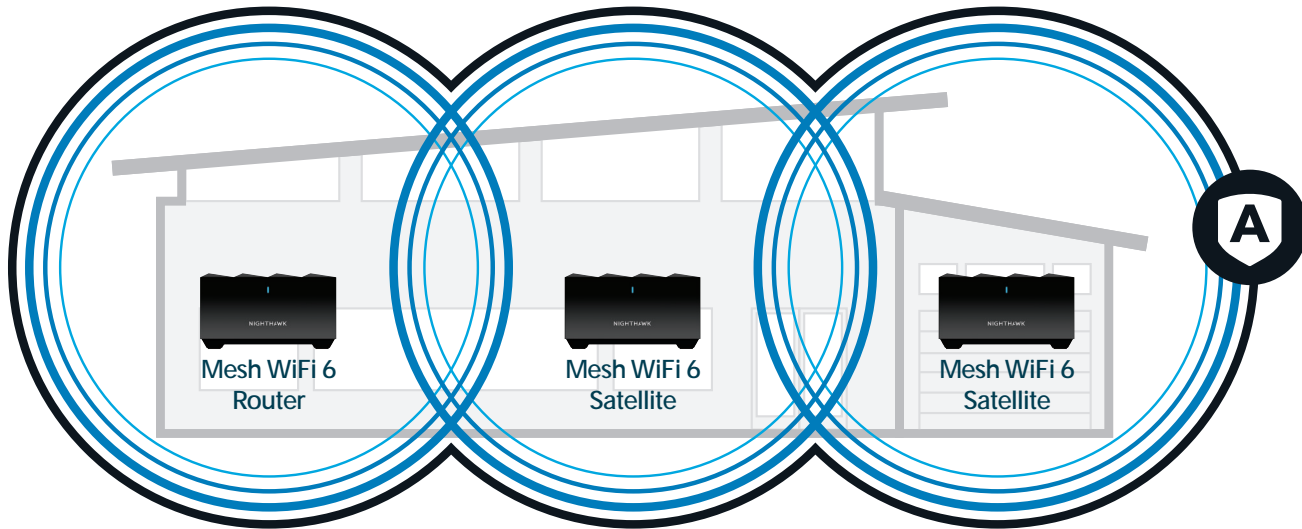

NIGHTHAWK®

Nighthawk® Mesh WiFi 6 System

Advanced Cyber Threat Protection
NETGEAR Armor has your home network & devices covered from attack. One-year subscription included**.

Enjoy Fast, Expansive WiFi with Nighthawk Mesh WiFi 6 System

Introducing WiFi 6—the latest generation of WiFi that delivers four times better performance than AC WiFi. With innovative technologies, WiFi 6 delivers a huge boost in speed and total capacity. Rising to the challenges of modern smart home demands, this new standard of WiFi is ready to support more devices with better reliability and faster speeds. WiFi 6 is backward compatible with 802.11 ac/n/a/g/b.

Latest WiFi Technology

Upgraded WiFi that's up to 2.5x the performance and capacity of 11ac.† 100% backward compatible.

Super-fast WiFi

Combined WiFi speeds over 3Gbps keep up with your family's streaming, gaming and smart home needs.

Whole Home Coverage

Eliminate WiFi dead zones by simply placing satellites throughout your home to form a smart, reliable WiFi network.

Expandable

Add satellites to expand your coverage even further. This mesh WiFi system supports Wi-Fi CERTIFIED EasyMesh™.

More Capacity for More Devices

With WiFi 6, enjoy more devices simultaneously and greater capacity than before.

Advanced Cyber Threat Protection

NETGEAR Armor provides best-in-class anti-virus, anti-malware, & data protection for all smart devices, smartphones, and computers. One-year subscription included.

It's Easy

Easy setup with the Nighthawk app, customize and enjoy your new Nighthawk Mesh WiFi in minutes.