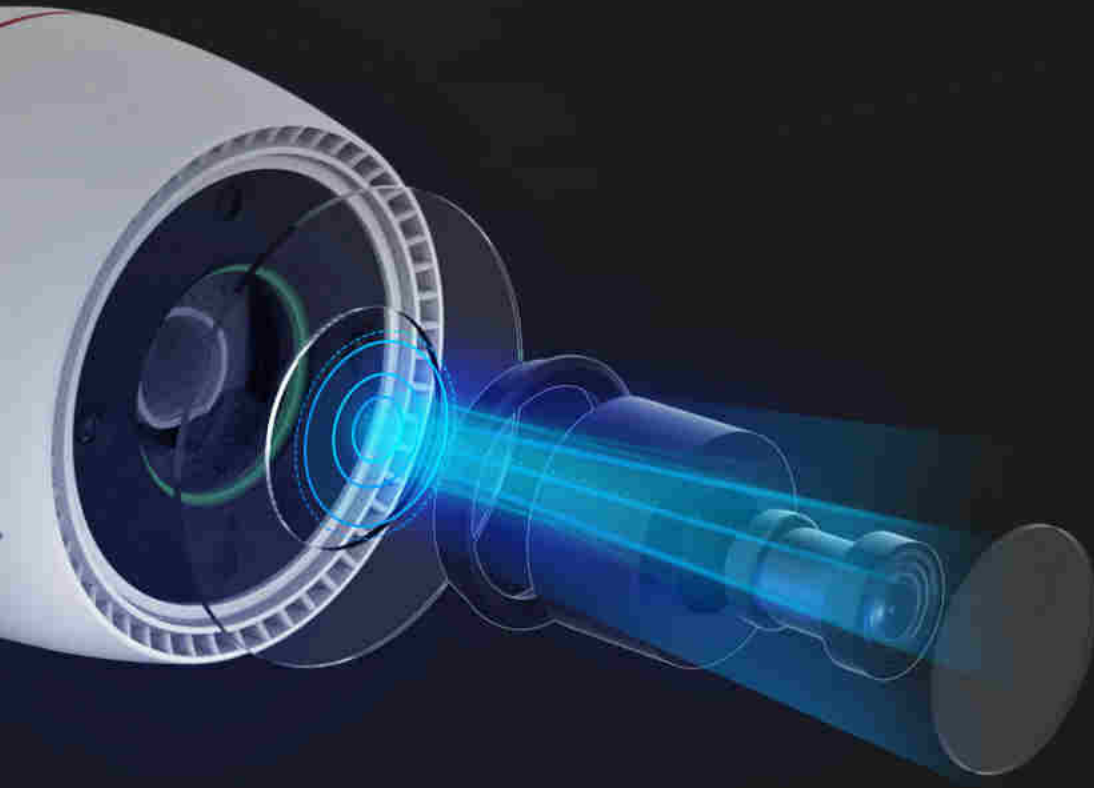

Crisp 2K

Capture every moment in superb clarity

The H3c 2K offers superior detail capturing with ultra-clear 2K resolution. It ensures that you never miss a single important moment that takes place at home.

See in color, even at night.

Unsatisfied with blurry, overexposed black-and-white images during the nighttime? The H3c 2K makes late-night protection easier by restoring colors and details. In addition to a pretty sharp IR night vision, the camera can light up the environment with two built-in spotlights to render color night vision.