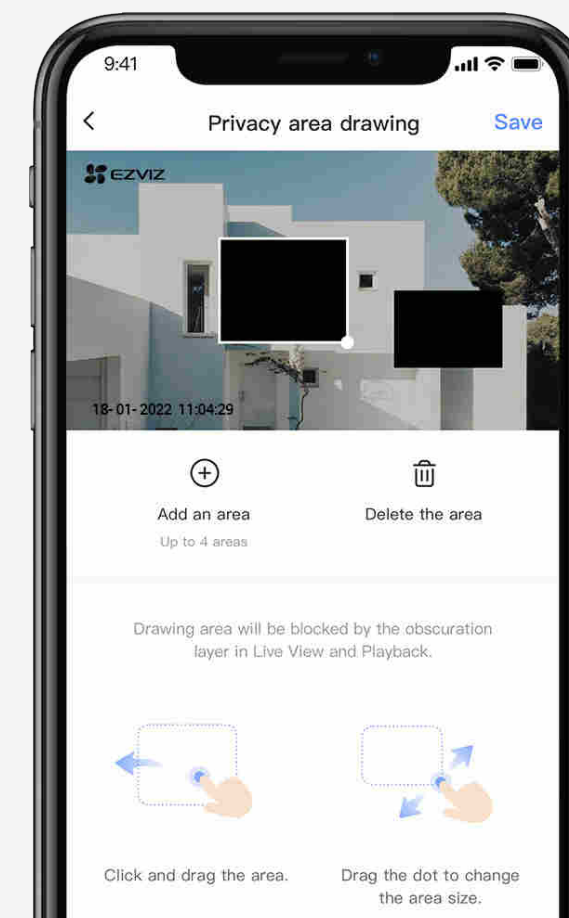

Enhanced viewing pleasure with smaller video files

Compared against the prevailing H.264 video compression technology, H.265 creates a more fluid viewing experience with recorded footage. Meanwhile, you won't have to worry about large video files taking up too much of your storage space – H.265 technology can reduce their sizes by up to 50%⁵.

50%↓
Video Storage Space

50%↓
Required Bandwidth

We do our best to protect your data and privacy

We design the product to respectfully protect your data and privacy. You can also set up no filming zones⁶ to make sure recording only happens when it's appropriate and allowed.

EZVIZ has been awarded by DNV for **information security** (ISO/IEC 27001:2013), **personal data protection** (ISO/IEC 27701:2019), **cloud security** (CSA STAR) and more.

Privacy Zone⁶

TLS

Data Transmission
Encryption

AES-128

Data Encryption