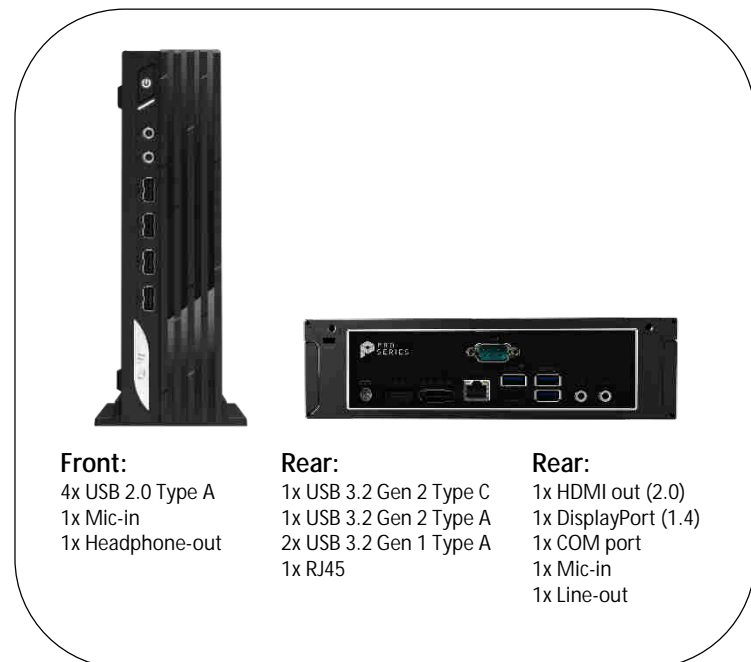

Compact Size

The same performance as a big rig but in a powerful small sized chassis so you can take it anywhere.

Silent PRO Cooling

Server Grade Thermal Module handles the cooling of different components within the system.

Dual Display Support

Share and preview any data with dual display in the most efficient way

MSI Cloud Center

MSI Cloud Center app brings you a private cloud and help backup files of your mobile devices (Android & iOS)

MSI Center App

The MSI Center takes optimization to the next level with easily adjustable system modes and resources for a wide range of scenarios and needs.

VESA Mountable

VESA mountable design makes the PC completely invisible on your desk.

Front:

4x USB 2.0 Type A
1x Mic-in
1x Headphone-out

Rear:

1x USB 3.2 Gen 2 Type C
1x USB 3.2 Gen 2 Type A
2x USB 3.2 Gen 1 Type A
1x RJ45

Rear:

1x HDMI out (2.0)
1x DisplayPort (1.4)
1x COM port
1x Mic-in
1x Line-out