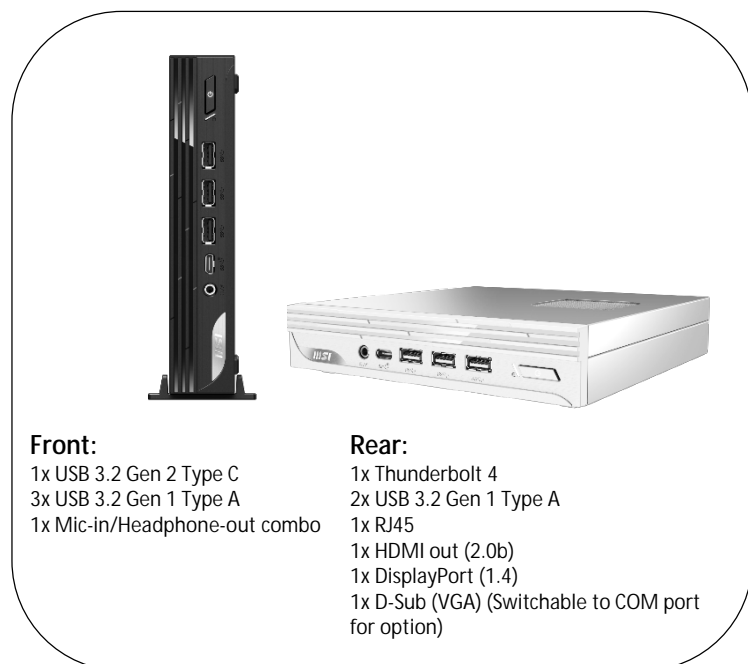

MSI Center App

The MSI Center takes optimization to the next level with easily adjustable system modes and resources for a wide range of scenarios and needs.

VESA Mountable

VESA mountable design makes the PC completely invisible on your desk.

Front:

1x USB 3.2 Gen 2 Type C
 3x USB 3.2 Gen 1 Type A
 1x Mic-in/Headphone-out combo

Rear:

1x Thunderbolt 4
 2x USB 3.2 Gen 1 Type A
 1x RJ45
 1x HDMI out (2.0b)
 1x DisplayPort (1.4)
 1x D-Sub (VGA) (Switchable to COM port for option)