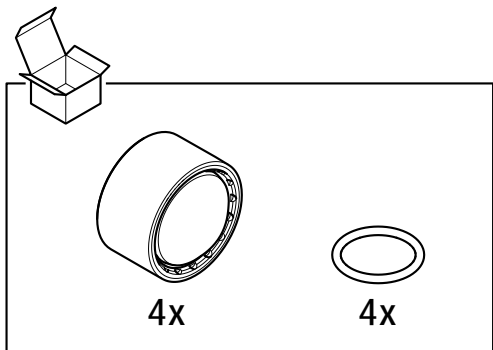

AXIS TF1802-RE Lens Protector
AXIS TF1803-RE Lens Protector

Installation Guide

1.1

i

AXIS TF1802-RE + AXIS F2105-RE

**i**

AXIS TF1803-RE + AXIS F2135-RE

1.2