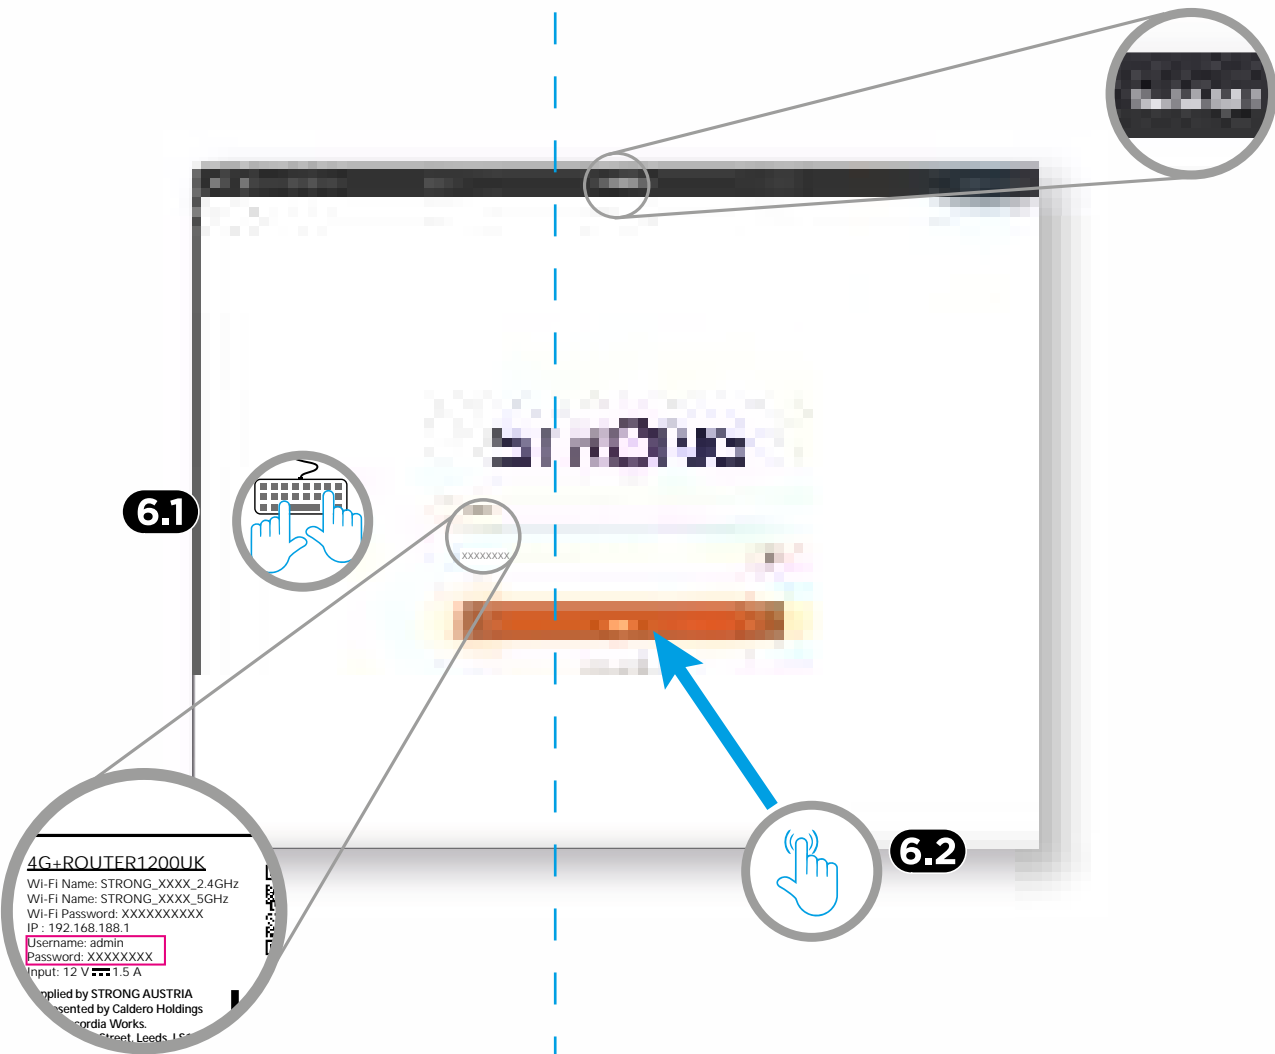

5a

5b

STRONG

4G+ LTE ROUTER

4G+ROUTER1200UK

Mbps
1200
Mbit/s

Installation Instructions

6