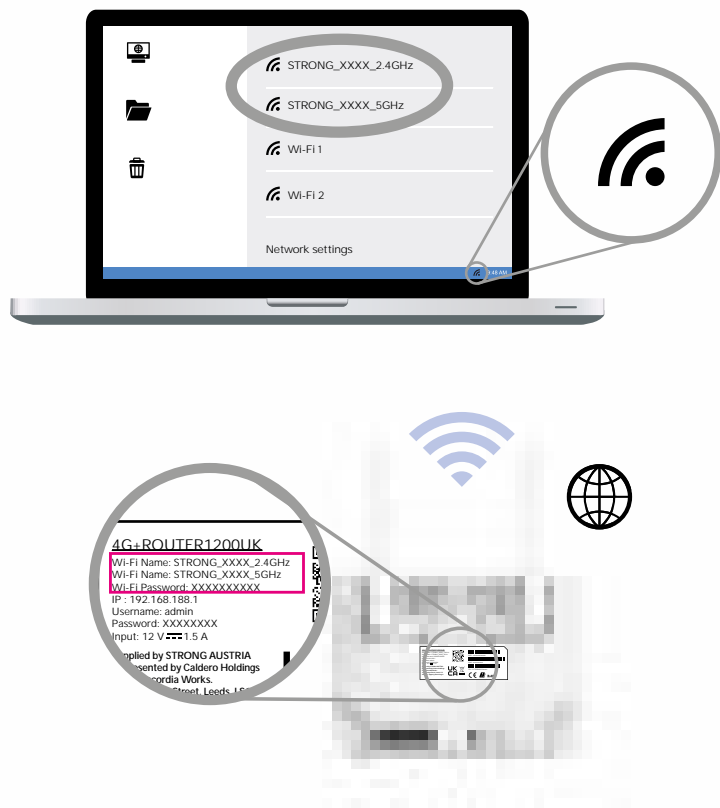

5a

5b

STRONG

4G+ LTE ROUTER

4G+ROUTER1200UK

Mbps
1200
Mbit/s

Installation Instructions

6