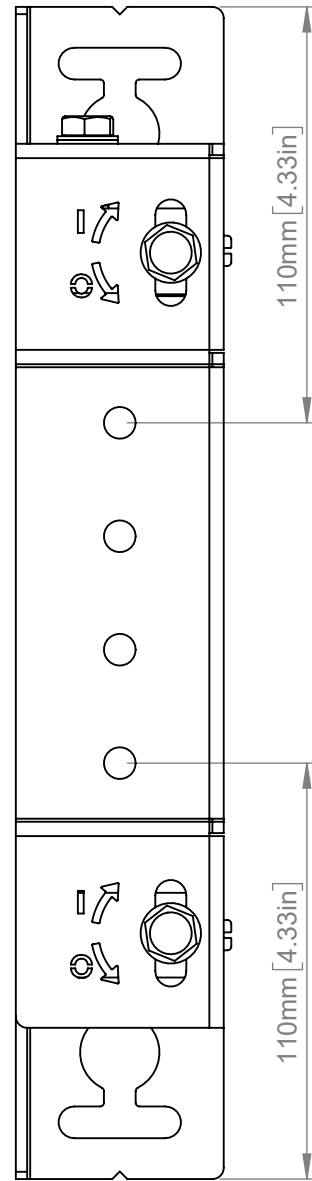

<b>B-Tech International Design &amp; Manufacturing Limited</b> Part of the B-Tech International Group		<b>B-Tech No:</b> BT8390-WFK6
		<b>Title:</b> System X Adjustable Height - Depth Rail Mounting Bracket
 UNLESS OTHERWISE SPECIFIED DIMENSIONS ARE IN MILLIMETERS	<b>Size:</b> A3	<b>Revision:</b> R00
	<b>Scale:</b> 1:2	<b>Date:</b> 23/11/2022
	<b>Sheet:</b> 1 of 2	<b>File Name:</b> BTD-BT8390-WFK6

SIDE VIEW WITH BT8390 RAIL

MAX HEIGHT

CENTRE HEIGHT

MIN HEIGHT

CENTRE DEPTH

MIN DEPTH

MAX DEPTH

**B-Tech International Design & Manufacturing Limited**  
Part of the B-Tech International Group

**B-Tech No:** BT8390-WFK6

**Title:** System X Adjustable Height - Depth Rail Mounting Bracket

UNLESS OTHERWISE SPECIFIED DIMENSIONS ARE IN MILLIMETERS

**Size:** A3

**Scale:** 1:2

**Sheet:** 2 of 2

**Revision:** R00