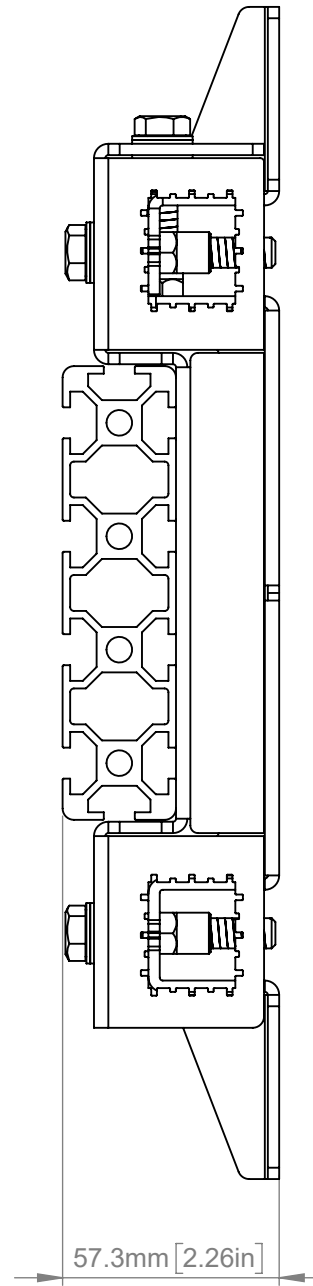

<b>B-Tech International Design &amp; Manufacturing Limited</b> Part of the B-Tech International Group		<b>B-Tech No:</b> BT8390-WFK6
		<b>Title:</b> System X Adjustable Height - Depth Rail Mounting Bracket
 UNLESS OTHERWISE SPECIFIED DIMENSIONS ARE IN MILLIMETERS	<b>Size:</b> A3	<b>Revision:</b> R00
	<b>Scale:</b> 1:2	<b>Date:</b> 23/11/2022
	<b>Sheet:</b> 1 of 2	<b>File Name:</b> BTD-BT8390-WFK6

SIDE VIEW WITH BT8390 RAIL

MAX HEIGHT

CENTRE HEIGHT

MIN HEIGHT

CENTRE DEPTH

MIN DEPTH

MAX DEPTH

**B-Tech International Design & Manufacturing Limited**  
Part of the B-Tech International Group

**B-Tech No:** BT8390-WFK6

**Title:** System X Adjustable Height - Depth Rail Mounting Bracket

UNLESS OTHERWISE SPECIFIED DIMENSIONS ARE IN MILLIMETERS

**Size:** A3

**Scale:** 1:2

**Sheet:** 2 of 2

**Revision:** R00