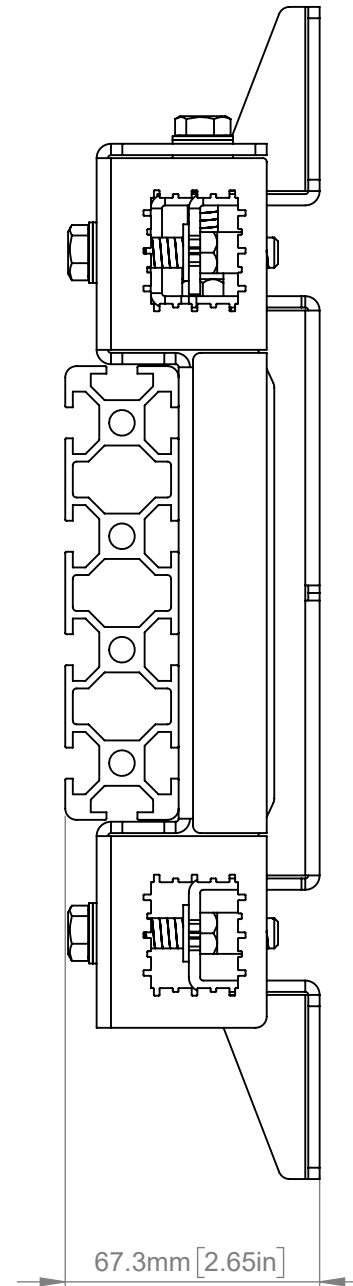

<b>B-Tech International Design &amp; Manufacturing Limited</b> Part of the B-Tech International Group		<b>B-Tech No:</b> BT8390-WFK6
		<b>Title:</b> System X Adjustable Height - Depth Rail Mounting Bracket
 UNLESS OTHERWISE SPECIFIED DIMENSIONS ARE IN MILLIMETERS	<b>Size:</b> A3	<b>Revision:</b> R00
	<b>Scale:</b> 1:2	<b>Date:</b> 23/11/2022
	<b>Sheet:</b> 1 of 2	<b>File Name:</b> BTD-BT8390-WFK6

SIDE VIEW WITH BT8390 RAIL

MAX HEIGHT

CENTRE HEIGHT

MIN HEIGHT

CENTRE DEPTH

MIN DEPTH

MAX DEPTH

**B-Tech International Design & Manufacturing Limited**  
Part of the B-Tech International Group

**B-Tech No:** BT8390-WFK6

**Title:** System X Adjustable Height - Depth Rail Mounting Bracket

UNLESS OTHERWISE SPECIFIED DIMENSIONS ARE IN MILLIMETERS

**Size:** A3

**Scale:** 1:2

**Sheet:** 2 of 2

**Revision:** R00