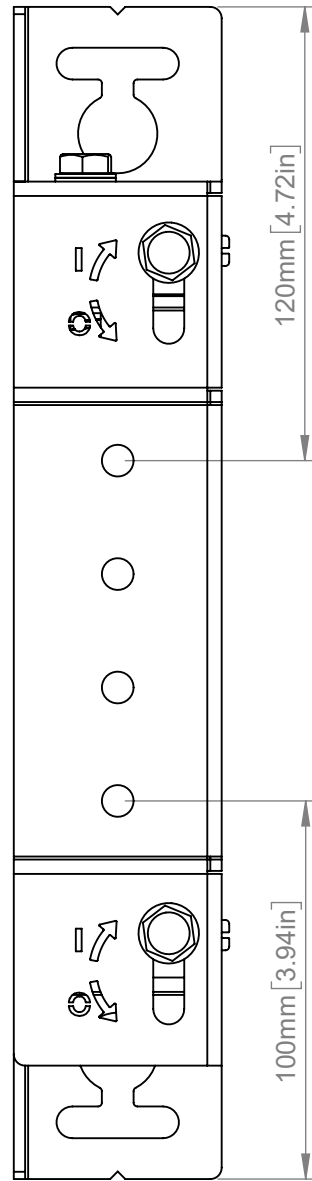

<b>B-Tech International Design &amp; Manufacturing Limited</b> Part of the B-Tech International Group		<b>B-Tech No:</b> BT8390-WFK6
		<b>Title:</b> System X Adjustable Height - Depth Rail Mounting Bracket
 UNLESS OTHERWISE SPECIFIED DIMENSIONS ARE IN MILLIMETERS	<b>Size:</b> A3	<b>Revision:</b> R00
	<b>Scale:</b> 1:2	<b>Date:</b> 23/11/2022
	<b>Sheet:</b> 1 of 2	<b>File Name:</b> BTD-BT8390-WFK6

SIDE VIEW WITH BT8390 RAIL

MAX HEIGHT

CENTRE HEIGHT

MIN HEIGHT

CENTRE DEPTH

MIN DEPTH

MAX DEPTH

**B-Tech International Design & Manufacturing Limited**  
Part of the B-Tech International Group

**B-Tech No:** BT8390-WFK6

**Title:** System X Adjustable Height - Depth Rail Mounting Bracket

UNLESS OTHERWISE SPECIFIED DIMENSIONS ARE IN MILLIMETERS

**Size:** A3

**Scale:** 1:2

**Sheet:** 2 of 2

**Revision:** R00