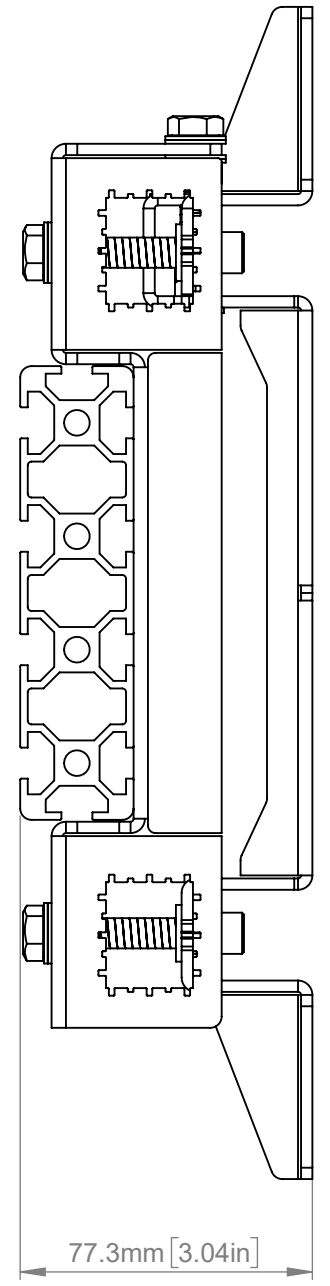

<b>B-Tech International Design &amp; Manufacturing Limited</b> Part of the B-Tech International Group		<b>B-Tech No:</b> BT8390-WFK6
		<b>Title:</b> System X Adjustable Height - Depth Rail Mounting Bracket
 UNLESS OTHERWISE SPECIFIED DIMENSIONS ARE IN MILLIMETERS	<b>Size:</b> A3	<b>Revision:</b> R00
	<b>Scale:</b> 1:2	<b>Date:</b> 23/11/2022
	<b>Sheet:</b> 1 of 2	<b>File Name:</b> BTD-BT8390-WFK6

SIDE VIEW WITH BT8390 RAIL

MAX HEIGHT

CENTRE HEIGHT

MIN HEIGHT

CENTRE DEPTH

MIN DEPTH

MAX DEPTH

**B-Tech International Design & Manufacturing Limited**  
Part of the B-Tech International Group

**B-Tech No:** BT8390-WFK6

**Title:** System X Adjustable Height - Depth Rail Mounting Bracket

UNLESS OTHERWISE SPECIFIED DIMENSIONS ARE IN MILLIMETERS

**Size:** A3

**Scale:** 1:2

**Sheet:** 2 of 2

**Revision:** R00