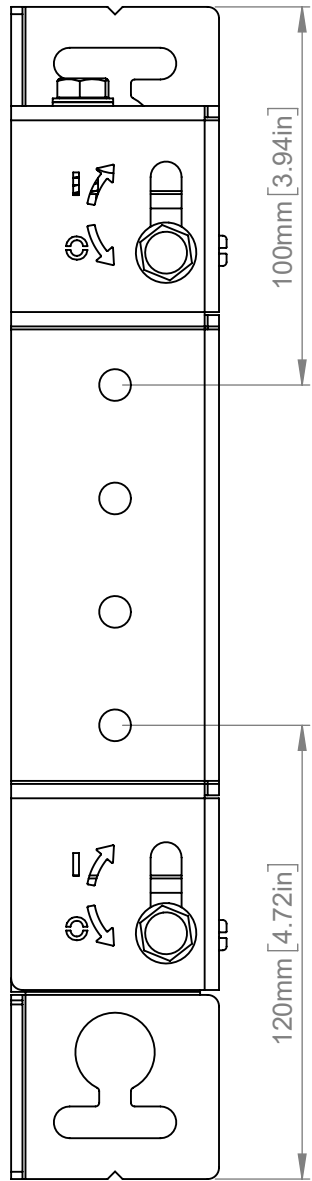

<b>B-Tech International Design &amp; Manufacturing Limited</b> Part of the B-Tech International Group		<b>B-Tech No:</b> BT8390-WFK6
		<b>Title:</b> System X Adjustable Height - Depth Rail Mounting Bracket
 UNLESS OTHERWISE SPECIFIED DIMENSIONS ARE IN MILLIMETERS	<b>Size:</b> A3	<b>Revision:</b> R00
	<b>Scale:</b> 1:2	<b>Date:</b> 23/11/2022
	<b>Sheet:</b> 1 of 2	<b>File Name:</b> BTD-BT8390-WFK6

SIDE VIEW WITH BT8390 RAIL

MAX HEIGHT

CENTRE HEIGHT

MIN HEIGHT

CENTRE DEPTH

MIN DEPTH

MAX DEPTH

**B-Tech International Design & Manufacturing Limited**  
Part of the B-Tech International Group

**B-Tech No:** BT8390-WFK6

**Title:** System X Adjustable Height - Depth Rail Mounting Bracket

UNLESS OTHERWISE SPECIFIED DIMENSIONS ARE IN MILLIMETERS

**Size:** A3

**Scale:** 1:2

**Sheet:** 2 of 2

**Revision:** R00