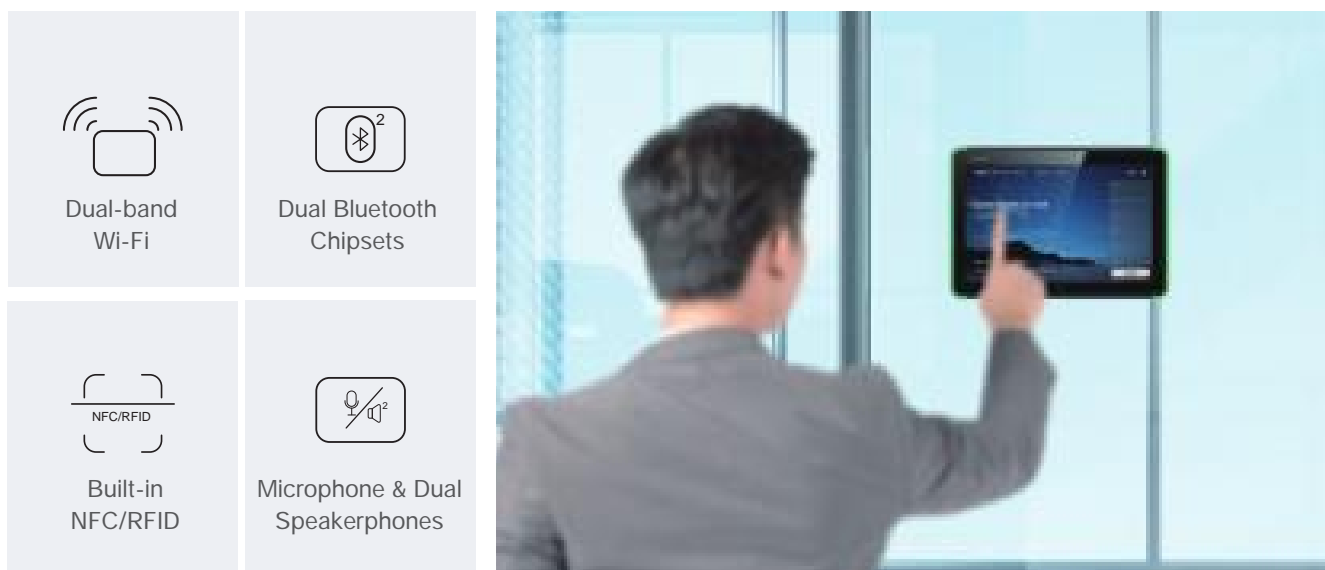

Perform with Enterprise-grade Capabilities

- Support dual-band 802.11ac Wi-Fi module for wireless deployment with enhanced network stability and efficiency.
- Embedded dual Bluetooth 5.0 chipsets for extended features such as Bluetooth gateway – pairing with RoomSensor to enable auto reserve/release*.
- Support NFC/RFID for advanced ID authorization and attendee check-in*.
- Built-in microphone array and dual speakerphones for future expansions like virtual assistants, administrator call, etc.

*Features supported by meeting scheduling applications