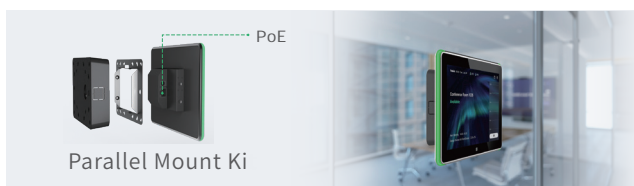

*Features supported by meeting scheduling applications

Broad Platform Compatibilities

Compatible with Yealink Workspace Management Platform, Microsoft Teams and other third-party meeting platforms, the RoomPanel offers experiences of your choice for various meeting scenarios and environments.

Simple Deployment, PoE Support

Supporting PoE and DC power supply, the Panel is labor- and time-saving to install with provided mounting brackets on concrete wall/glass/wood and other surfaces, with parallel or tilt angle.