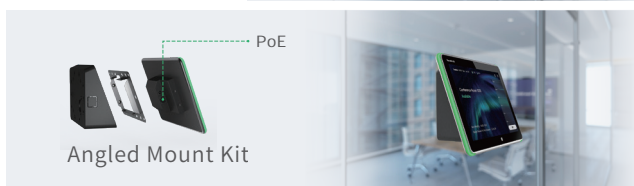

Dedicated Interface, Modern Stylish Design

Slim and compact, along with elegant and metal appearance, the panel is ideal and congruent for modern workspaces. It also brings superior visual and interactive experience on the 8-inch touchscreen with anti-fingerprint craft as well as the light and proximity sensor.

Vibrant LED Bars, Room Status At-a-glance

Checking the availability of a meeting room becomes ever easier with the colored LED bars. The bilateral cambered, full-RGB LED bars, allowing for customized color settings, are of high visibility from any angle of view.

*Features supported by meeting scheduling applications

Broad Platform Compatibilities

Compatible with Yealink Workspace Management Platform, Microsoft Teams and other third-party meeting platforms, the RoomPanel offers experiences of your choice for various meeting scenarios and environments.

Simple Deployment, PoE Support

Supporting PoE and DC power supply, the Panel is labor- and time-saving to install with provided mounting brackets on concrete wall/glass/wood and other surfaces, with parallel or tilt angle.