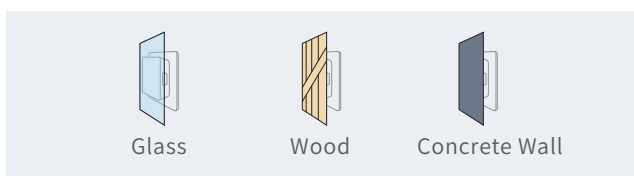

Simple Deployment, PoE Support

Supporting PoE and DC power supply, the Panel is labor- and time-saving to install with provided mounting brackets on concrete wall/glass/wood and other surfaces, with parallel or tilt angle.