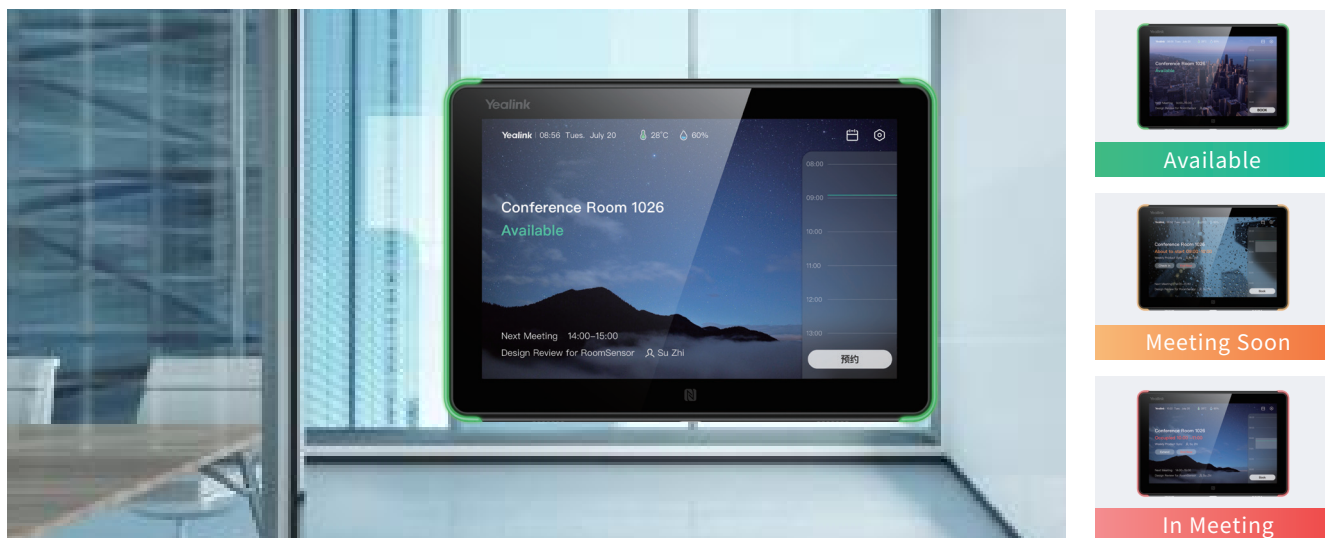

INTELLIGENT SOLUTION, SMART WORKSPACE

RoomPanel | Professional Room Scheduling Device

Full RGB
LED Bar

Lightweight
& Compact

Meeting
Reservation

Intelligent
Management

Yealink RoomPanel is a professional multi-function room scheduling device with 8-inch touch screen, Android 9.0 OS, full-RGB LED, dual microphone and speakerphones array. The compact all-in-one panel not only displays the room status in real time, but also allows for ad hoc meeting reservations or booking other meeting rooms, which is efficiency-enhancing for enterprise workspace management. Also with PoE support and provided multi-option brackets, it can be installed on various surfaces (concrete wall/glass/wood, etc.) with ease.

Dedicated Interface, Modern Stylish Design

Slim and compact, along with elegant and metal appearance, the panel is ideal and congruent for modern workspaces. It also brings superior visual and interactive experience on the 8-inch touchscreen with anti-fingerprint craft as well as the light and proximity sensor.

Vibrant LED Bars, Room Status At-a-glance

Checking the availability of a meeting room becomes ever easier with the colored LED bars. The bilateral cambered, full-RGB LED bars, allowing for customized color settings, are of high visibility from any angle of view.

Simple Deployment, PoE Support

Supporting PoE and DC power supply, the Panel is labor- and time-saving to install with provided mounting brackets on concrete wall/glass/wood and other surfaces, with parallel or tilt angle.