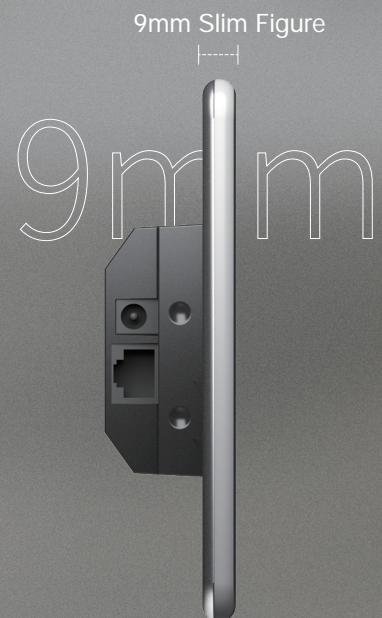

INTELLIGENT SOLUTION, SMART WORKSPACE

RoomPanel | Professional Room Scheduling Device

Full RGB
LED Bar

Lightweight
& Compact

Meeting
Reservation

Intelligent
Management

Yealink RoomPanel is a professional multi-function room scheduling device with 8-inch touch screen, Android 9.0 OS, full-RGB LED, dual microphone and speakerphones array. The compact all-in-one panel not only displays the room status in real time, but also allows for ad hoc meeting reservations or booking other meeting rooms, which is efficiency-enhancing for enterprise workspace management. Also with PoE support and provided multi-option brackets, it can be installed on various surfaces (concrete wall/glass/wood, etc.) with ease.

Dedicated Interface, Modern Stylish Design

Slim and compact, along with elegant and metal appearance, the panel is ideal and congruent for modern workspaces. It also brings superior visual and interactive experience on the 8-inch touchscreen with anti-fingerprint craft as well as the light and proximity sensor.

Vibrant LED Bars, Room Status At-a-glance

Checking the availability of a meeting room becomes ever easier with the colored LED bars. The bilateral cambered, full-RGB LED bars, allowing for customized color settings, are of high visibility from any angle of view.

Specification

Basic

Operating System	Android 9.0
------------------	-------------

Display

Size	8" LCD Panel (16:10)
------	----------------------

Resolution	1280x800
------------	----------

Contrast	1000:1
----------	--------