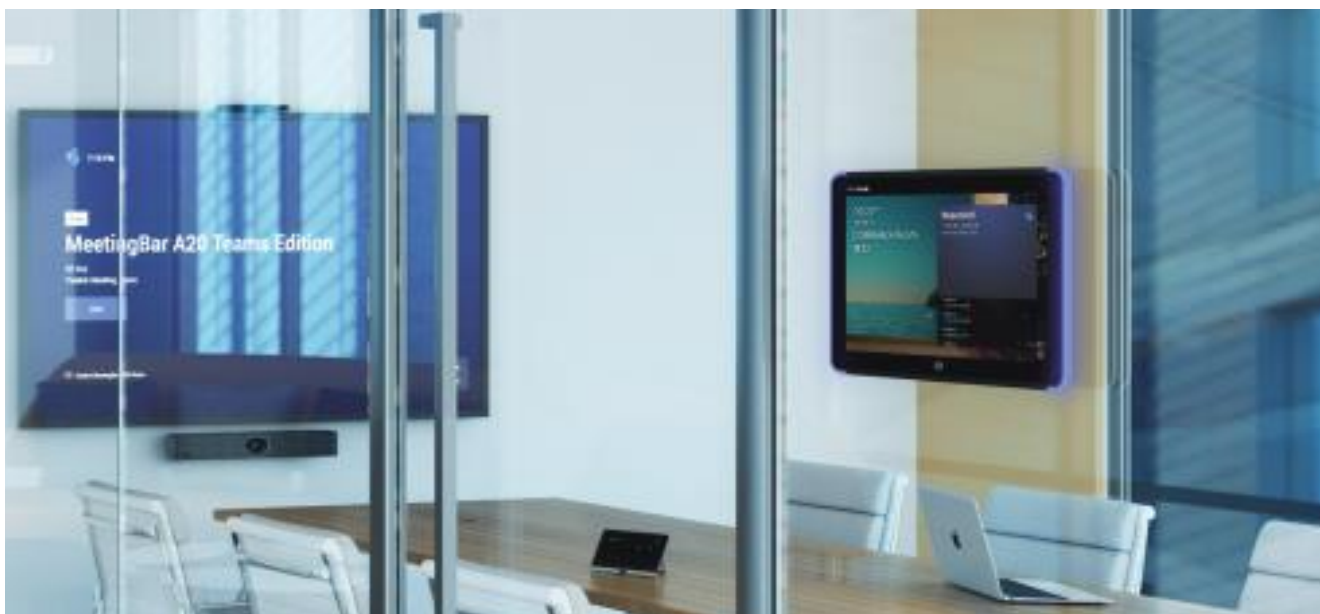

Broad Platform Compatibilities

Compatible with Yealink Workspace Management Platform, Microsoft Teams and other third-party meeting platforms, the RoomPanel offers experiences of your choice for various meeting scenarios and environments.