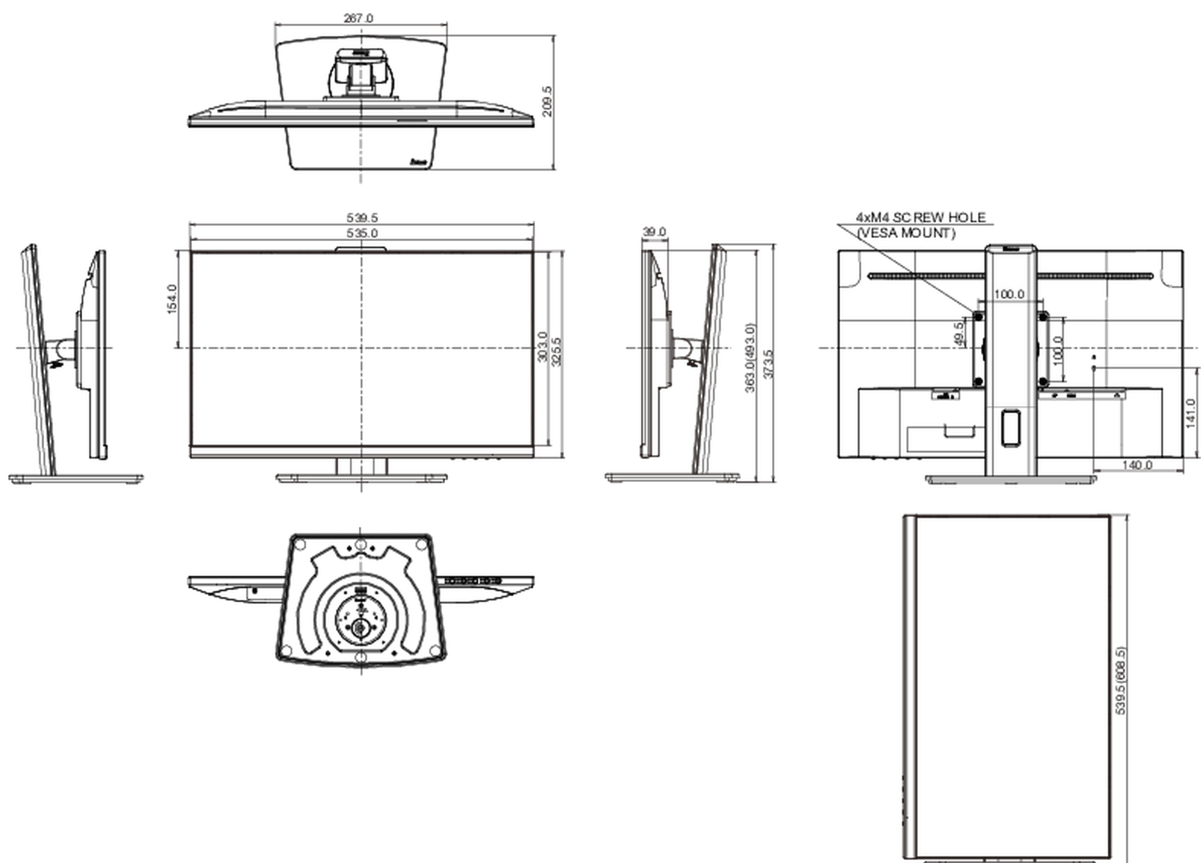

01 DISPLAY CHARACTERISTICS

Design	3-side borderless
Diagonal	23.8", 60.5cm
Panel	IPS panel technology LED, matte finish
Native resolution	1920 x 1080 @75Hz (2.1 megapixel Full HD)
Aspect ratio	16:9
Panel brightness	250 cd/m ²
Static contrast	1000:1
Advanced contrast	80M:1
Response time (GTG)	4ms
Viewing zone	horizontal/vertical: 178°/178°, right/left: 89°/89°, up/down: 89°/89°
Colour support	16.7mln
Horizontal Sync	30 - 83kHz
Viewable area W x H	527 x 296.5mm, 20.7 x 11.7"
Pixel pitch	0.275mm
Colour	matte, black

04 MECHANICAL

Display position adjustments	height, pivot (rotation), swivel, tilt
Height adjustment	150mm
Rotation (PIVOT function)	90°
Swivel stand	90°; 45° left; 45° right
Tilt angle	23° up; 5° down
VESA mounting	100 x 100mm
Cable management system	yes

05 ACCESSORIES INCLUDED

Cables	power, HDMI
Other	quick start guide, safety guide

06 POWER MANAGEMENT

Power supply unit	internal
Power supply	AC 100 - 240V, 50/60Hz
Power usage	15W typical, 0.3W stand by, 0.3W off mode

Product dimensions W x H x D	539.5 x 343 (493) x 209,5mm
Box dimensions W x H x D	635 x 390 x 145mm
Weight (without box)	5.7kg
Weight (with box)	6.4kg
EAN code	4948570121144

All trademarks and registered trademarks acknowledged. E & O E. Specification subject to change without notice. All LCD's comply with ISO-9241-307:2008 in connection with pixel defects.