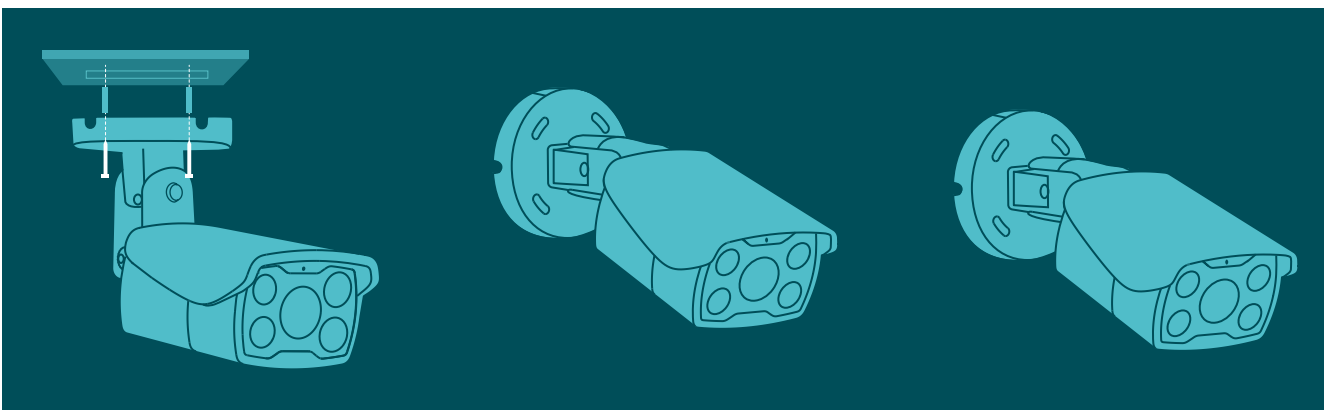

## // VIGI Surveillance Solution

The VIGI professional surveillance system by TP-Link is dedicated to protecting the business that you've worked hard to build—whenever, wherever.

Outstanding functions, reliable quality guarantees, and simplified installation work together to ensure your business stays safe and sound.

## // Flexible Installation

Find the perfect vantage point by simply securing your camera to the ceiling, wall, or pole.