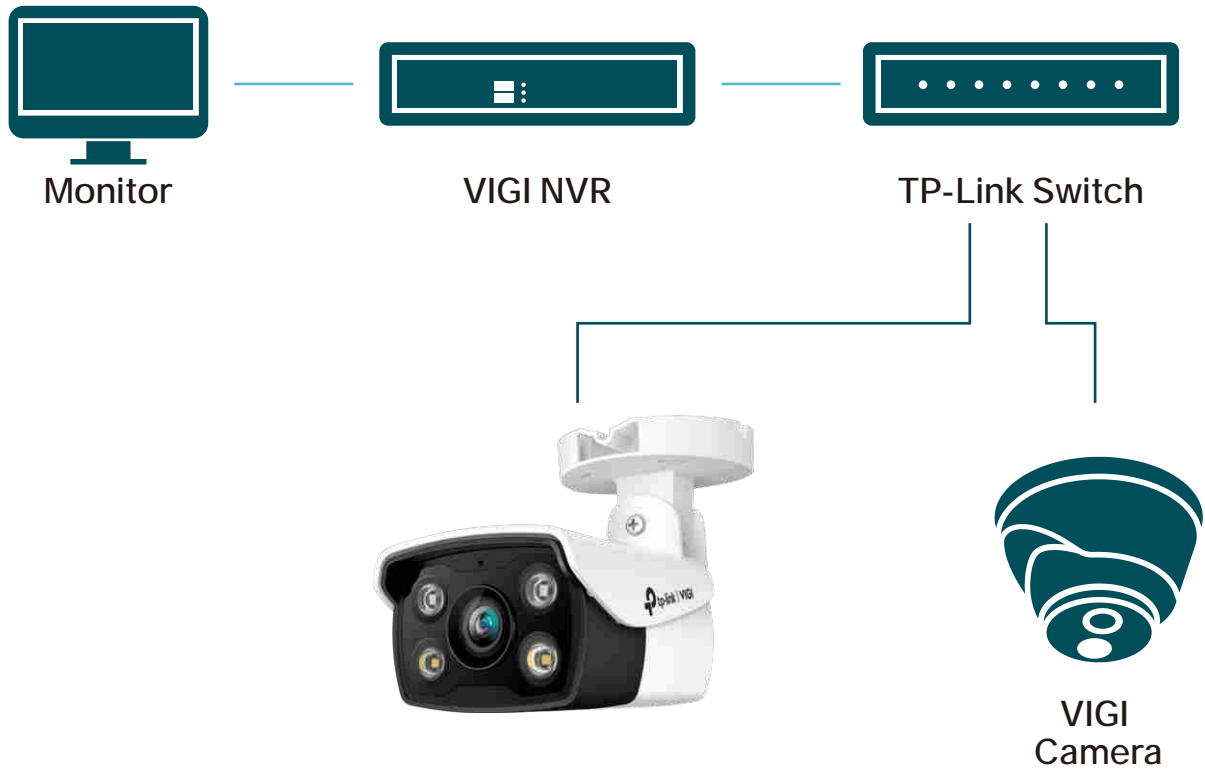

### Smart IR

Keeps objects from being under-rendered when far away or overexposed when close to camera at night.

### Wide Dynamic Range

Adjusts for lighting contrast to minimize shadowing effects and renders images true to life.

### 3D DNR

Removes abnormal pixelation to provide clearer video and eliminate distortion.

## // Flexible Installation

Find the perfect vantage point by simply securing your camera to the ceiling, wall, or pole.