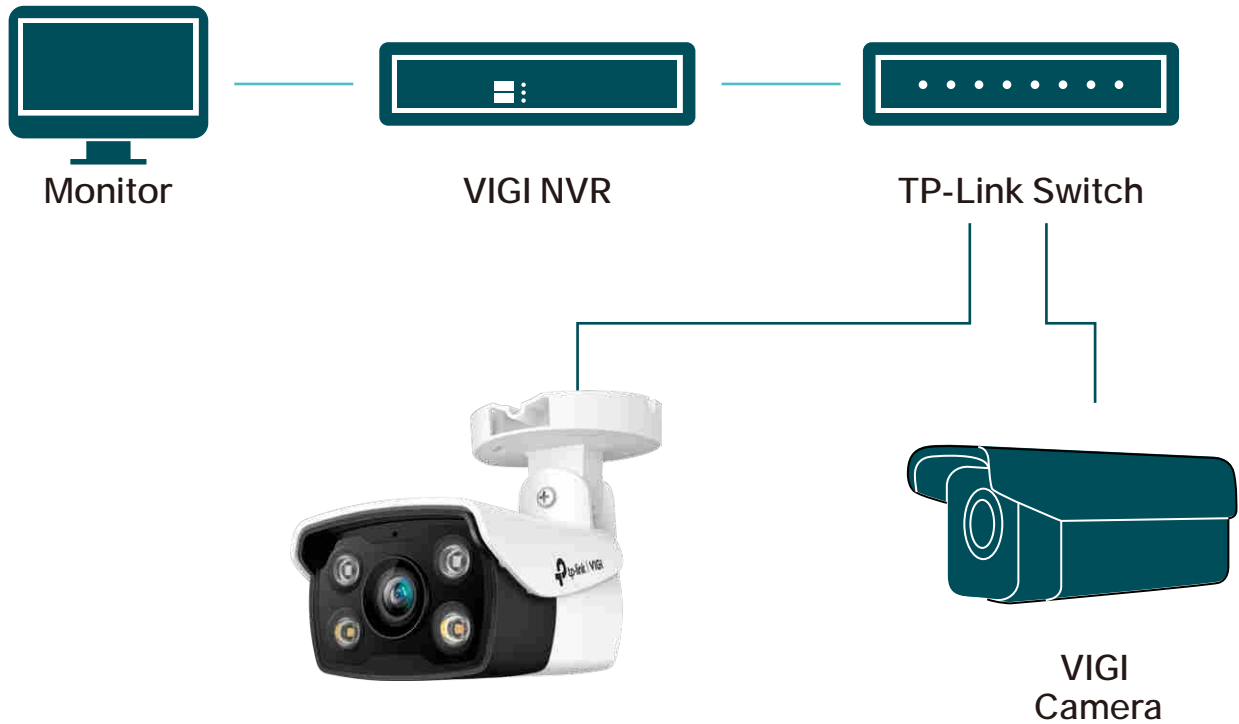

Wide Dynamic Range

Adjusts for lighting contrast to minimize shadowing effects and renders images true to life.

3D DNR

Removes abnormal pixelation to provide clearer video and eliminate distortion.

// VIGI Surveillance Solution

// Flexible Installation

Find the perfect vantage point by simply securing your camera to the ceiling, wall, or pole*.

// Specifications

Camera	
Image Sensor	1/3" Progressive Scan CMOS
Min. Illumination	0 lux with IR/white Light
Day & Night	IR Cut Filter
Digital Noise Reduction	3D DNR
WDR	DWDR
Lens	
Lens Type	Fixed focal lens, 2.8mm, 4mm, and 6 mm
Aperture	6 mm: F1.6 4 mm: F1.6 2.8 mm: F1.6
Focal Length & FOV	2.8mm Horizontal FOV: 102°, Vertical FOV: 55°, Diagonal FOV: 122° 4mm Horizontal FOV: 79°, Vertical FOV: 43°, Diagonal FOV: 93° 6mm Horizontal FOV: 50°, vertical FOV: 27°, Diagonal FOV: 59°
Lens Mount	M12
Illuminator	
IR LED	Range: 30m; Wavelength: 850nm
White LED	Range: 30m
Compression Standard	
Video Compression	Main stream: H.265/H.264 Sub-Stream: H.265/H.264
H.264 Type	Main Profile/High Profile
H.264+	Main Stream Supported
H.265 Type	Main Profile
H.265+	Main Stream Supported
Video Bit Rate	Main Stream: 256 Kbps to 4 Mbps Sub-Stream: 64 Kbps to 512 Kbps