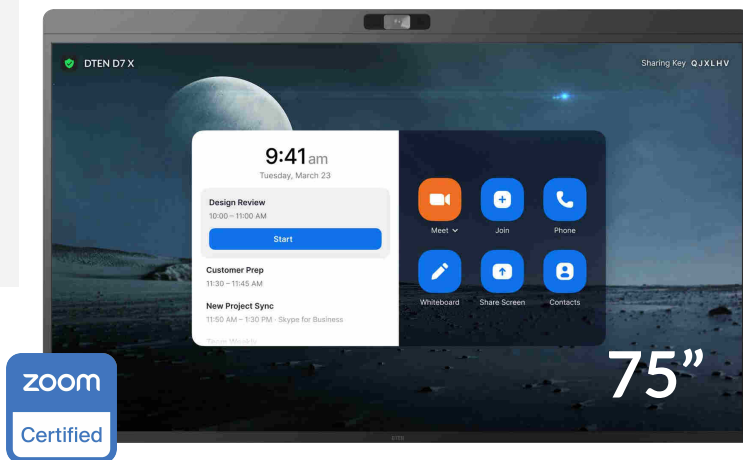

DTEN D7X 75"

Multi-Platform Video Conferencing & Meeting Collaboration Solution

Join Zoom, Microsoft Teams or virtually any other video collaboration meeting with DTEN D7X all-in-one, video, audio, and touch technology for Windows environments.

SPECIFICATIONS

	D7X 75" Windows Edition	D7X 75" Android Edition
Software	Windows IoT	DTEN OS (Android)
All-in-One	Multi-Touch 75" Display Native Zoom Rooms, Native Microsoft Teams Rooms (Android Edition Only) 4K Camera 15-Microphone Array Integrated Speakers Wall Mount Included	
Bring Your Own Device (BYOD)	Smart Connect via single charging USB-C Cable (included) or HDMI In + USB Extension of display via USB-C (computer must support USB-C Alt-mode DisplayPort) Touchback feature on Windows and Mac OS Use D7X Camera, Microphone, Touch and Speakers with any Software Client HDMI Ingest for monitor and content sharing modes Laptop charging (up to 65W)	
Display	LED 75" Ultra HD 4K / 16:9 20 touch-points Low latency- 50 ms response time 180 touch-point reporting rate AI based to improve the touch accuracy Supports dual screens with extended screen support available	
Camera System	Field of View (FOV) 90° Vertical FOV 88° PTZ and preset Zoom Rooms Auto framing Zoom Rooms Smart Gallery DTEN Smart Framing	
Audio System	15-Microphone Array Integrated Stereo Speakers (2x20W) Acoustic Echo Cancellation Automatic Gain Control (AGC) Automatic Noise Reduction	
Inputs & Outputs	USB-A 3.1 x 4 3.5-mm Jack x 1 (Mic + Headphone) HDMI out x 1 (CEC, HDCP 2.2) HDMI In x 1 (CEC, HDCP 1.4, Dolby AC3) Ethernet 1 GigE (RJ45) x 1 USB-C x1 (USB3.1 Data + DP 1.4 + 65W Charging)	USB-A 3.0 x2 3.5 mm Audio jack x2 (headphone and mic) HDMI out x1 (CEC) HDMI in x1 (CEC, HDCP 2.2, Dolby AC3) Ethernet 1 GigE (RJ45) x 1 USB-C x2 (USB3.0 Data + DP 1.4 + 65W Charging)