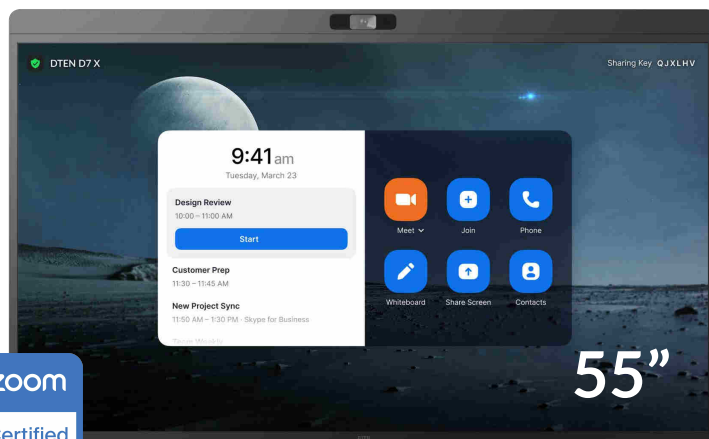

## Multi-Platform Video Conferencing & Meeting Collaboration Solution

Join Zoom, Microsoft Teams or virtually any other video collaboration meeting with DTEN D7X all-in-one, video, audio, and touch technology for Windows environments.

### SPECIFICATIONS

	D7X 55" Windows Edition	D7X 55" Android Edition
Software	Windows IoT	DTEN OS (Android)
All-in-One	Multi-Touch 55" Display Native Zoom Rooms, Native Microsoft Teams Rooms (Android Edition Only) 4K Camera 15-Microphone Array Integrated Speakers Wall Mount Included	
Bring Your Own Device (BYOD)	Smart Connect via single charging USB-C Cable (included) or HDMI In + USB Extension of display via USB-C (computer must support USB-C Alt-mode DisplayPort) Touchback feature on Windows and Mac OS Use D7X Camera, Microphone, Touch and Speakers with any Software Client HDMI Ingest for monitor and content sharing modes Laptop charging (up to 65W)	
Display	LED 55" Ultra HD 4K / 16:9 20 touch-points Low latency- 50 ms response time 180 touch-point reporting rate AI based to improve the touch accuracy Supports dual screens with extended screen support available	
Camera System	Field of View (FOV) 120° Vertical FOV 88° PTZ and preset Zoom Rooms Auto framing Zoom Rooms Smart Gallery DTEN Smart Framing	
Audio System	15-Microphone Array Integrated Stereo Speakers (2x20W) Acoustic Echo Cancellation Automatic Gain Control (AGC) Automatic Noise Reduction	
Inputs & Outputs	USB-A 3.1 x 4 3.5-mm Jack x 1 (Mic + Headphone) HDMI out x 1 (CEC, HDCP 2.2) HDMI In x 1 (CEC, HDCP 1.4, Dolby AC3) Ethernet 1 GigE (RJ45) x 1 USB-C x1 (USB3.1 Data + DP 1.4 + 65W Charging)	USB-A 3.0 x2 3.5 mm Audio jack x2 (headphone and mic) HDMI out x1 (CEC) HDMI in x1 (CEC, HDCP 2.2, Dolby AC3) Ethernet 1 GigE (RJ45) x 1 USB-C x2 (USB3.0 Data + DP 1.4 + 65W Charging)