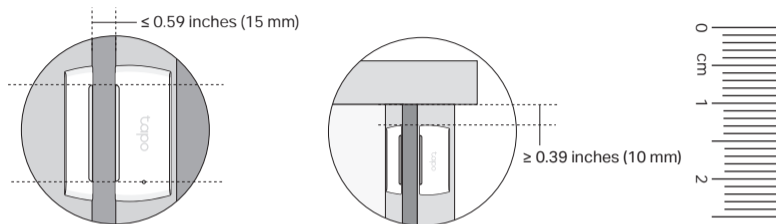

Spacing

Placement

How to Replace Battery

<https://www.tp-link.com/support/setup-video/#smart-sensors>

1

OR

2

Battery Model:
CR2032