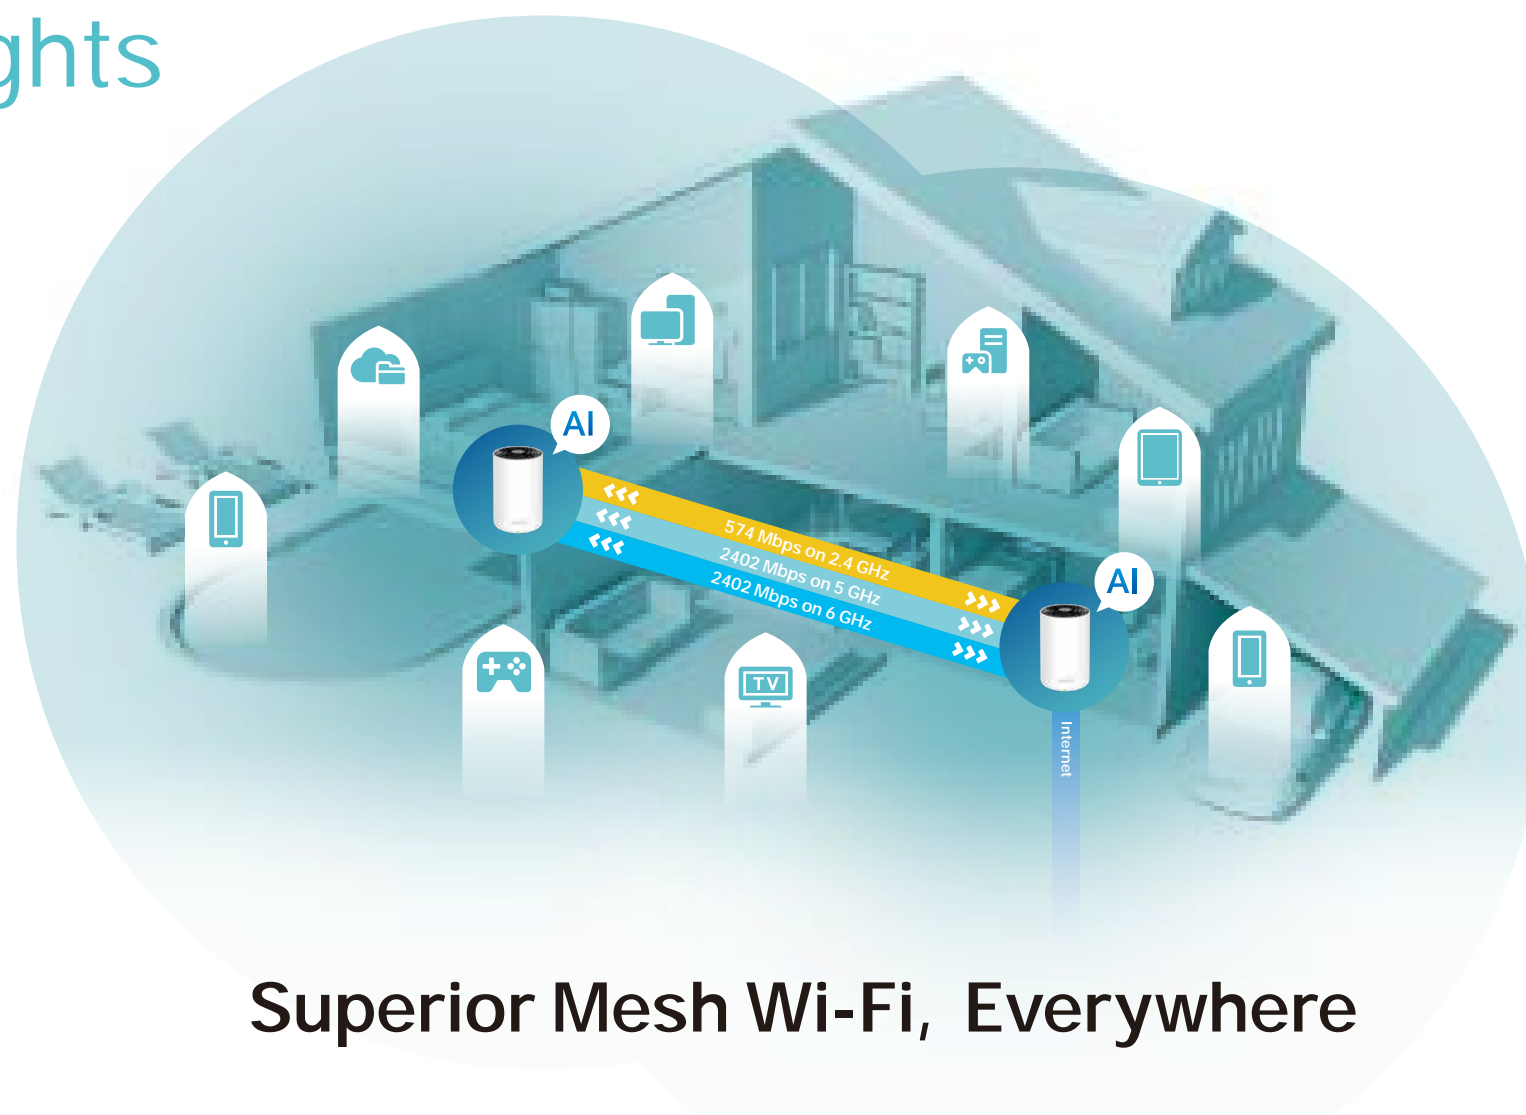

deco™

Superior Mesh Wi-Fi,
Everywhere

AXE5400

Tri-Band Mesh Wi-Fi 6E System

Includes latest
6 GHz Wi-Fi band

Deco XE75

Wi-Fi 6E

Highlights

Superior Mesh Wi-Fi, Everywhere

Wi-Fi 6E Huge Leap Forward for Wi-Fi

Robust High-Speed Connections

Experience ultra-fast Wi-Fi with more connected devices thanks to the brand-new 6 GHz band. The added 160 MHz channels prevent competition over bandwidth and drops in speed.