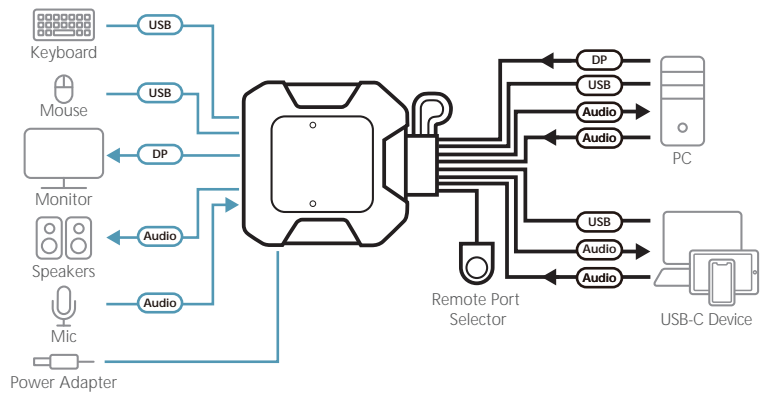

2-Port USB-C DisplayPort Hybrid Cable KVM Switch

CS52DP

The CS52DP 2-Port USB-C DisplayPort Hybrid Cable KVM Switch is a control unit that allows access to a USB-C device and a DisplayPort computer. With the CS52DP, you can quickly and effortlessly switch between two computers by using a convenient remote port selector pushbutton.

The compact CS52DP also brings in vivid 4K viewing quality to lift up work performance. Further advanced features of the CS52DP include the bus-powered mode and no need to install software or configure device. This plug and play switch is ideal for people who need quick control to multitask between a computer and a USB-C device on a desktop in any environment. Moreover, the compact design allows for an efficient and tidy installation, providing an ideal space-saving solution to keep your desk well-organized.

Features

- One KVM console controls one USB DisplayPort computers and one USB-C device
- Superior video quality – up to 4096 x 2160 @ 60 Hz
- Computer selection via remote port selector
- Supports DisplayPort Alternate Mode (DP Alt Mode) which enables the USB connection to carry DisplayPort signals
- DisplayPort 1.2 and HDCP compliant
- Bus-powered – no external power adapter required
- The console USB ports can be used for USB peripheral sharing
- Multiplatform support – Windows, Mac, Linux, Android, and iOS
- No software required
- Hook design for space-saving and organized workstation
- Supports USB hot-plugging