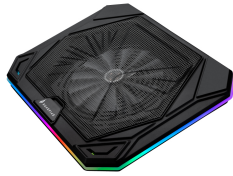

SureFire Bora X1 laptop cooling pad 43.2 cm (17") 750 RPM Black

Brand : SureFire

Product code: 48844

Product name : Bora X1

For laptops up to 17", 200 mm RGB, 600-750 RPM, 38 - 48 dB, USB to DC cable, 1195 g

[SureFire Bora X1 laptop cooling pad 43.2 cm \(17"\) 750 RPM Black:](#)

COOLING FOR PERFORMANCE

With overheating being a major cause of laptop performance issues and component failure, by investing in the SureFire Bora X1 Gaming Laptop Cooling Pad with RGB, you will not only improve your comfort while gaming, you will also maximize the lifespan of your laptop.

COOLING IN COLOUR

The 20cm RGB fan with adjustable speeds can be set to 6 different lighting modes so you can change the mood of your environment to the game. Cycle along the full rainbow RGB spectrum or home in on a preferred colour sequence to match your set up – you are the one in control.

Performance		Design	
Maximum screen size *	43.2 cm (17")	Illumination colour	Blue, Green, Red
Number of built-in cooling fans *	1 pc(s)	Ports & interfaces	
Fan diameter	20 cm	Host interface *	USB
Fan height	1.8 cm	Power	
Fan speed control *	✓	Power source type *	DC
Control type	Buttons	Input voltage	5 V
Rotational speed (max)	750 RPM	Current consumption	1100 mA
Noise level	48 dB	Weight & dimensions	
Compatible products	Appel iPad, Appel MacBook, Appel MacBook Air, Appel MacBook Pro, Google Pixelbook, Microsoft Surface, Google Pixelbook, Dell XPS, HP ASUS, Lenovo, Acer, Chromebook	Width	428 mm
Design		Depth	318 mm
Product colour *	Black	Height	54 mm
Material	Metal, Plastic	Weight	1.2 kg
Height adjustment	✓	Packaging data	
Number of height positions	5	Cables included	USB
On/off switch	✓	User guide	✓
Illumination	✓	Package type	Box
		Sustainability	
		Sustainability compliance	✓
		Technical details	
		Compliance certificates	RoHS, WEEE