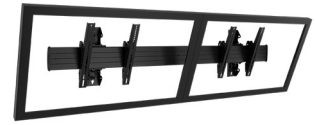

Chief Fusion 139.7 cm (55") Black

Brand : Chief

Product code: LWM2X1U

Product name : Fusion

Large Wall Mounted Menu Board Solutions, -20°/0°, VESA, max 56.7 kg, Black

[Chief Fusion 139.7 cm \(55"\) Black:](#)

Fusion™ Large Wall Mounted Menu Board Solutions

Fusion® Menu Board Wall Mounts offer perfect display positioning and flexible adjustments. The single horizontal extrusion with depth adjustment aligns the screens quickly even on irregular mounting surfaces and allows easy access behind the displays for servicing.

- Single horizontal extrusion keeps screens aligned
- ControlZone™ micro-height adjustment
- Centris® tilt between +0 and -20 degrees
- Tool-free screen engagement
- Portrait and landscape options for 2x1 and 3x1 configurations
- Landscape for 4x1 and 5x1 configurations
- Accommodate 40-55" screens
- Optional padlock security
- Full line of accessories that work across Fusion wall, ceiling and freestanding lines

Mounting		Design	
Minimum screen size	101.6 cm (40")	Product colour *	Black
Maximum weight capacity *	56.7 kg	Weight & dimensions	
Maximum screen size *	139.7 cm (55")	Width	1849 mm
Number of displays supported	2	Depth	147 mm
Mounting type *	Wall	Depth (min)	14.7 cm
Ergonomics		Height	425 mm
Height adjustment	✓	Packaging data	
Height adjustment range	0 - 50 mm	Package weight	25 kg
Tilt angle range	-20 - 0°	Logistics data	
		Harmonized System (HS) code	85299097