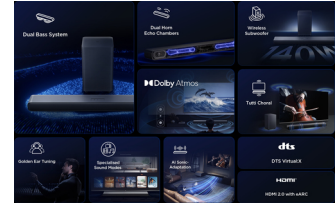

TCL S55HK soundbar speaker Black 2.1 channels 220 W

Brand : TCL

Product code: S55HK

Product name : S55HK

- 2.1 Channel S Class Sound Bar
- Dolby Atmos and DTS Virtual:X
- Up to 220 Watts Total Power
- Bluetooth Wireless Music Streaming
- Wireless Subwoofer with 5.5" Driver and Bass Boost
- Ai Sonic Auto Room Calibration
- DTS Virtual:X
- HDMI eARC
- Digital Optical Audio Input
- USB Audio Playback

TCL Soundbar S55HK 2.1 canali, Dolby Atmos con Subwoofer integrato, supporto HDMI eARC, Bluetooth, 220W

TCL S55HK. Audio output channels: 2.1 channels, RMS rated power: 220 W, Audio decoders: DTS:X, Dolby Atmos, Dolby Digital Plus, Dolby MAT, Dolby Surround, Dolby TrueHD. Soundbar speaker RMS power: 40 W. Subwoofer type: Active subwoofer, Subwoofer connectivity: Wireless, Subwoofer RMS power: 60 W. Product colour: Black, Colour name: Dark titanium, Display type: LED. Connectivity technology: Wired & Wireless, Bluetooth codec: SBC