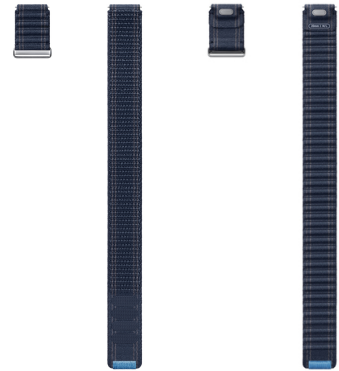

## Samsung Fabric Band (M/L) for Galaxy Watch 7

**Brand :** Samsung

**Product code:** ET-SVL31LNEGEU

**Product name :** Fabric Band (M/L) for Galaxy Watch 7

- Compatible with Galaxy Watch4/5/6/7/FE/4 Classic/6 Classic/5 Pro  
Fabric Band (M/L) for Galaxy Watch

[Samsung Fabric Band \(M/L\) for Galaxy Watch 7:](#)

Wrap your wrist in softness

The Galaxy Watch7 Fabric Band combines lightweight fabric and an easy-to-remove closure. It's designed with the planet in mind, using UL-certified recycled materials. Suitable for uninterrupted quality sleep and gym sessions, monitor your sleep and track your fitness routines.

Customising click. Effortless style.

Easily swap and customise your bands with a single click. This band is your go-to accessory. Whether you're heading out or on the move, the innovative one-click button makes band swapping simple and easy.

Samsung Fabric Band (M/L) for Galaxy Watch 7. Product type: Band, Compatible device type: Smartwatch, Product colour: Navy. Quantity per pack: 1 pc(s)

Features		Features	
Product type *	Band	Material *	Fabric
Compatible device type *	Smartwatch	Band size	M/L
Product colour *	Navy	Easy to remove	✓
Brand compatibility *	Samsung	Easy to apply	✓
Compatibility *	Galaxy Watch 7	<b>Packaging content</b>	
		Quantity per pack *	1 pc(s)