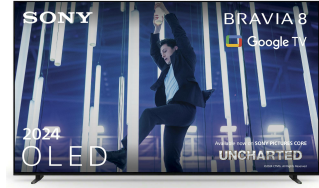

SONY

Sony BRAVIA 8 OLED 77 Inch 4K HDR Google Smart TV (2024) | Gaming Features for PlayStation 5 and IMAX Enhanced, Dolby Vision Atmos, Chromecast, Apple AirPlay, 120Hz K77XR80

Brand : Sony

Product code: K77XR80PU

Product name : Sony BRAVIA 8 OLED 77 Inch 4K HDR Google Smart TV (2024) | Gaming Features for PlayStation 5 and IMAX Enhanced, Dolby Vision Atmos, Chromecast, Apple AirPlay, 120Hz K77XR80

- Auto HDR Tone Mapping
- Auto Genre Picture Mode
- Stream PlayStation games to your BRAVIA
- Dolby Vision for gaming. Supported
- Various features in HDMI 2.1

Sony BRAVIA 8 OLED 77 Inch 4K HDR Google Smart TV (2024) | Gaming Features for PlayStation 5 and IMAX Enhanced, Dolby Vision Atmos, Chromecast, Apple AirPlay, 120Hz K77XR80

Sony BRAVIA 8 OLED 77 Inch 4K HDR Google Smart TV (2024) | Gaming Features for PlayStation 5 and IMAX Enhanced, Dolby Vision Atmos, Chromecast, Apple AirPlay, 120Hz K77XR80. Display diagonal: 195.6 cm (77"), Display resolution: 3840 x 2160 pixels, HD type: 4K Ultra HD, Display technology: OLED, Screen shape: Flat. Smart TV. Digital signal format system: DVB-C, DVB-S, DVB-S2, DVB-T, DVB-T2. Wi-Fi, Ethernet LAN. Product colour: Black