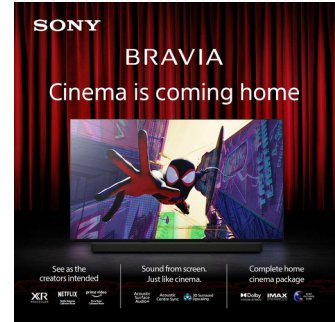

## Sony BRAVIA 7 QLED (XR | Mini LED) 65 Inch 4K HDR Google Smart TV (2024) | Gaming Features for PlayStation 5, IMAX Enhanced, Dolby Vision Atmos, Chromecast, AirPlay, 120Hz

Brand : Sony

Product code: K65XR70U

**Product name :** Sony BRAVIA 7 QLED (XR | Mini LED) 65 Inch 4K HDR Google Smart TV (2024) | Gaming Features for PlayStation 5, IMAX Enhanced, Dolby Vision Atmos, Chromecast, AirPlay, 120Hz

Sony BRAVIA 7 QLED (XR | Mini LED) 65 Inch 4K HDR Google Smart TV (2024) | Gaming Features for PlayStation 5, IMAX Enhanced, Dolby Vision Atmos, Chromecast, AirPlay, 120Hz  
 Sony BRAVIA 7 QLED (XR | Mini LED) 65 Inch 4K HDR Google Smart TV (2024) | Gaming Features for PlayStation 5, IMAX Enhanced, Dolby Vision Atmos, Chromecast, AirPlay, 120Hz. Display diagonal: 165.1 cm (65"), Display resolution: 3840 x 2160 pixels, HD type: 4K Ultra HD, Display technology: QLED, Screen shape: Flat, LED backlighting type: Mini LED. Smart TV. Motion interpolation technology: XR Motion Clarity. Digital signal format system: DVB-C, DVB-S, DVB-S2, DVB-T, DVB-T2. Wi-Fi, Ethernet LAN. Product colour: Black