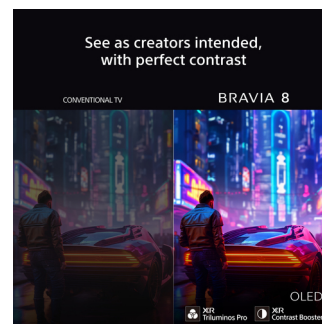

Sony BRAVIA 8 Series 55" OLED 4K HDR Display with Google TV, including 3 years PrimeSupport

Brand : Sony

Product code: FWD-55XR80

Product name : Sony BRAVIA 8 Series 55" OLED 4K HDR Display with Google TV, including 3 years PrimeSupport

- 4K HDR XR OLED Display
 - XR Contrast Booster 15 enhances colour & natural skin tones
 - Flagship XR™ Processor – exquisite detail and upscaling
 - Over a billion colours with XR Triluminos PRO
 - 120Hz panel & smooth imagery by XR OLED Motion
 - Acoustic Surface Audio+. The screen becomes the speaker
 - Google TV – world of entertainment at your fingertips
 - Dolby Atmos / Dolby Vision / IMAX Enhanced
 - Seamless edge Bezel and minimalist design
 - ECO remote
 - ECO dashboard with power consumption monitoring
- Sony BRAVIA 8 Series 55" OLED 4K HDR Display with Google TV, including 3 years PrimeSupport