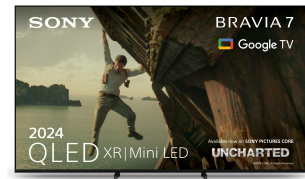

Product name : Sony BRAVIA 7 QLED (XR | Mini LED) 75 Inch 4K HDR Google Smart TV (2024) | Gaming Features for PlayStation 5, IMAX Enhanced, Dolby Vision Atmos, Chromecast, AirPlay, 120Hz

Sony BRAVIA 7 QLED (XR | Mini LED), K75XR70, 75 Inch 4K HDR Google Smart TV (2024) | Gaming Features for PlayStation 5, IMAX Enhanced, Dolby Vision Atmos, Chromecast, AirPlay, 120Hz, 5 Year Warranty

Sony BRAVIA 7 QLED (XR | Mini LED) 75 Inch 4K HDR Google Smart TV (2024) | Gaming Features for PlayStation 5, IMAX Enhanced, Dolby Vision Atmos, Chromecast, AirPlay, 120Hz. Display diagonal: 190.5 cm (75"), Display resolution: 3840 x 2160 pixels, HD type: 4K Ultra HD, Display technology: QLED, Screen shape: Flat. Smart TV. Motion interpolation technology: XR Motion Clarity, Native aspect ratio: 16:9. Digital signal format system: DVB-C, DVB-S, DVB-S2, DVB-T, DVB-T2. Wi-Fi, Ethernet LAN. Product colour: Black

Audio		Packaging data	
Sound modes	Cinema, Dialog, Dolby Audio, Movie, Music, Sports, Standard, Surround, Theater	Package width	1788 mm
		Package depth	180 mm
		Package height	1114 mm
		Package weight	50 kg
		Package type	Box
Network		Packaging content	
Wi-Fi *	✓	Mounting kit	✓
Bluetooth *	✓	Cables included	AC
Ethernet LAN *	✓	Remote control included	✓
Miracast	✓	Remote control type	RMF-TX920U
Web browser	✓	Smart Remote included	✓
		Manual languages	English
Design		Other features	
Product colour *	Black	Country of origin	Slovakia
VESA mounting *	✓	Warranty period	1 year(s)
Stand type	Legs stand		
Performance			
High Dynamic Range (HDR) technology	Dolby Vision, High Dynamic Range 10 Pro (HDR10 Pro), Hybrid Log-Gamma (HLG)		
Game mode	✓		
Subtitles function	✓		
Ambient light sensor	✓		
High Dynamic Range (HDR) supported *	✓		
4K Ultra HD upscaling	✓		
Parental control	✓		
USB recording	✓		
Ports & interfaces			
Audio Return Channel (ARC)	✓		