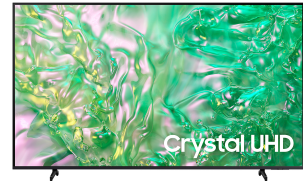

## Samsung Series 8 UE85DU8000KXXU TV 2.16 m (85") 4K Ultra HD Smart TV Wi-Fi Black

**Brand :** Samsung

**Product family:** Series 8

**Product code:**  
UE85DU8000KXXU

**Product name :**  
UE85DU8000KXXU

- Dynamic Crystal Colour: Everything you watch comes to life in over a billion colours, 64x more than conventional LED TVs

- Crystal Processor 4K: Upgrade the picture and sound quality with a powerful 4K

- Gaming Hub: Play the latest games from Xbox, Blacknut, Nvidia and more straight from your TV. No console required

- AirSlim: A stunningly slim and sleek design, from every angle

2024 85" DU8000 Crystal UHD 4K HDR Smart TV

Samsung Series 8 UE85DU8000KXXU. Display diagonal: 2.16 m (85"), Display resolution: 3840 x 2160 pixels, HD type: 4K Ultra HD, Display technology: LED, Screen shape: Flat. Smart TV. Wi-Fi, Ethernet LAN. Product colour: Black