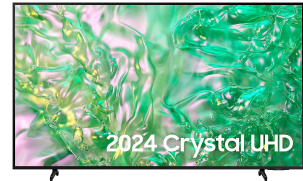

Samsung Series 8 UE50DU8000KXXU TV 127 cm (50") 4K Ultra HD Smart TV Wi-Fi Black

Brand : Samsung

Product family: Series 8

Product code:
UE50DU8000KXXU

Product name :
UE50DU8000KXXU

- Dynamic Crystal Colour: Everything you watch comes to life in over a billion colours, 64x more than conventional LED TVs

2024 50" DU8000 Crystal UHD 4K HDR Smart TV

Samsung Series 8 UE50DU8000KXXU. Display diagonal: 127 cm (50"), Display resolution: 3840 x 2160 pixels, HD type: 4K Ultra HD, Display technology: LED, Screen shape: Flat. Smart TV. Wi-Fi, Ethernet LAN. Product colour: Black