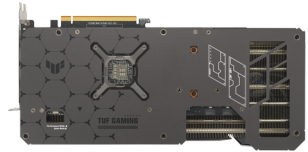

## ASUS TUF Gaming TUF-RX7900GRE-O16G-GAMING AMD Radeon RX 7900 GRE 16 GB GDDR6

**Brand :** ASUS

**Product family:** TUF Gaming

**Product code:** 90YV0J91-M0NA00

**Product name :** TUF-RX7900GRE-O16G-GAMING

- OC mode: up to 2391 MHz (Boost Clock)/ up to 2052 MHz (Game Clock)
  - Axial-tech fans scaled up to deliver 24% more airflow
  - Dual ball fan bearings last up to twice as long as conventional designs
  - Military-grade capacitors rated for 20K hours at 105C make the GPU power rail more durable
  - Metal exoskeleton adds structural rigidity and vents to increase heat dissipation
  - Auto-extreme precision automated manufacturing for higher reliability
  - GPU Tweak III software provides intuitive performance tweaking, thermal controls, and system monitoring
- TUF Gaming Radeon RX 7900 GRE OC Edition 16GB GDDR6 optimized inside and out for lower temps and durability