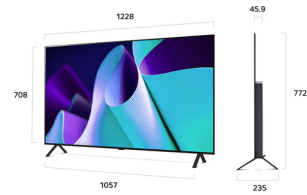

LG OLED55B42LA.AEK TV 139.7 cm (55") 4K Ultra HD Smart TV Wi-Fi Black

Brand : LG

Product code: OLED55B42LA.AEK

Product name : OLED55B42LA.AEK

55"

Dimensions: mm

Display		Performance	
Display diagonal *	139.7 cm (55")	High Dynamic Range (HDR) supported *	✓
HD type *	4K Ultra HD	Multi-screen	✓
Display technology *	OLED evo	AMD FreeSync	✓
LED backlight	✗	AMD FreeSync type	FreeSync Premium
Screen shape *	Flat	NVIDIA G-SYNC	✓
Native aspect ratio *	16:9	NVIDIA G-SYNC type	G-SYNC Compatible
Response time	0.1 ms	Game features	Auto Low Latency Mode (ALLM), Game Dashboard, Game Optimizer, HGIG, NVIDIA GeForce Now, Utomik, Variable Refresh Rate (VRR)
Motion interpolation technology *	OLED Motion	WISA Ready	✓
Native refresh rate	120 Hz	4K Ultra HD upscaling	✓
Display resolution *	3840 x 2160 pixels	Child lock	✓
TV tuner		USB recording	✓
Tuner type *	Analog & digital	Ports & interfaces	
Analog signal format system *	PAL	HDMI version	2.1
Digital signal format system *	DVB-C, DVB-S, DVB-S2, DVB-T, DVB-T2	Audio Return Channel (ARC)	✓
Number of tuners	1 tuner(s)	USB 2.0 ports quantity *	2
Smart TV		Digital audio optical out	1
Smart TV *	✓	HDMI ports quantity *	4
Internet TV *	✓	Management features	
Operating system installed *	WebOS	Voice control	✓
Operating system version	24	Electronic Programme Guide (EPG)	✓
Timeshift	✓	Programming period	8 day(s)
Screen mirroring	✓	Sleep timer	✓
Video on Demand (VOD) support	✓	Works with Amazon Alexa	✓
Apple AirPlay 2 support	✓	Works with the Google Assistant	✓
Hybrid Broadcast Broadband TV (HbbTV)	✓		
Smart modes	Cinema, Eco, Filmmaker, Game, Sports, Standard, Vivid		