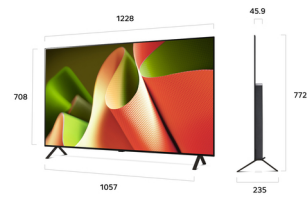

LG OLED55B46LA.AEK TV 139.7 cm (55") 4K Ultra HD Smart TV Wi-Fi Black

Brand : LG

Product code: OLED55B46LA.AEK

Product name : OLED55B46LA.AEK

55"

Dimensions: mm

Display		Performance	
Display diagonal *	139.7 cm (55")	High Dynamic Range (HDR) supported *	✓
HD type *	4K Ultra HD	Multi-screen	✓
Display technology *	OLED evo	AMD FreeSync	✓
LED backlight	✗	AMD FreeSync type	FreeSync Premium
Screen shape *	Flat	NVIDIA G-SYNC	✓
Native aspect ratio *	16:9	NVIDIA G-SYNC type	G-SYNC Compatible
Response time	0.1 ms	Game features	Auto Low Latency Mode (ALLM), Game Dashboard, Game Optimizer, HGiG, NVIDIA GeForce Now, Utomik, Variable Refresh Rate (VRR)
Motion interpolation technology *	OLED Motion	WISA Ready	✓
Native refresh rate	120 Hz	4K Ultra HD upscaling	✓
Display resolution *	3840 x 2160 pixels	Child lock	✓
TV tuner		USB recording	✓
Tuner type *	Analog & digital	Ports & interfaces	
Analog signal format system *	PAL	HDMI version	2.1
Digital signal format system *	DVB-C, DVB-S, DVB-S2, DVB-T, DVB-T2	Audio Return Channel (ARC)	✓
Number of tuners	1 tuner(s)	USB 2.0 ports quantity *	2
Smart TV		Digital audio optical out	1
Smart TV *	✓	HDMI ports quantity *	4
Internet TV *	✓	Management features	
Operating system installed *	WebOS	Voice control	✓
Operating system version	24	Electronic Programme Guide (EPG)	✓
Timeshift	✓	Programming period	8 day(s)
Screen mirroring	✓	Sleep timer	✓
Video on Demand (VOD) support	✓	Works with Amazon Alexa	✓
Apple AirPlay 2 support	✓	Works with the Google Assistant	✓
Hybrid Broadcast Broadband TV (HbbTV)	✓		
Smart modes	Cinema, Eco, Filmmaker, Game, Sports, Standard, Vivid		