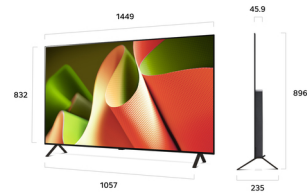

LG OLED65B46LA.AEK TV 165.1 cm (65") 4K Ultra HD Smart TV Wi-Fi Black

Brand : LG

Product code: OLED65B46LA.AEK

Product name : OLED65B46LA.AEK

65"

Dimensions: mm

- 4K OLED technology with self-lit pixels for perfect contrast and 100% colour accuracy
- Intelligent $\alpha 8$ processor with AI Super Upscaling
- Smart webOS platform with Freeview Play, Netflix, Disney+ and more, plus supreme connectivity
- Dolby Vision with Filmmaker mode for true-to-cinema pictures
- Responsive gaming - advanced features for next-gen consoles

LG OLED B4 65" 4K Smart TV, 2024

LG OLED65B46LA.AEK. Display diagonal: 165.1 cm (65"), Display resolution: 3840 x 2160 pixels, HD type: 4K Ultra HD, Display technology: OLED evo, Screen shape: Flat. Smart TV. Motion interpolation technology: OLED Motion, Response time: 0.1 ms, Native aspect ratio: 16:9. Digital signal format system: DVB-C, DVB-S, DVB-S2, DVB-T, DVB-T2. Wi-Fi, Ethernet LAN. Product colour: Black