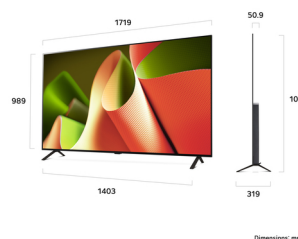

LG OLED77B46LA.AEK TV 195.6 cm (77") 4K Ultra HD Smart TV Wi-Fi Black

Brand : LG

Product code: OLED77B46LA.AEK

Product name : OLED77B46LA.AEK

- 4K OLED technology with self-lit pixels for perfect contrast and 100% colour accuracy
- Intelligent α8 processor with AI Super Upscaling
- Smart webOS platform with Freeview Play, Netflix, Disney+ and more, plus supreme connectivity
- Dolby Vision with Filmmaker mode for true-to-cinema pictures
- Responsive gaming – advanced features for next-gen consoles

LG OLED B4 77" 4K Smart TV, 2024

LG OLED77B46LA.AEK. Display diagonal: 195.6 cm (77"), Display resolution: 3840 x 2160 pixels, HD type: 4K Ultra HD, Display technology: OLED evo, Screen shape: Flat. Smart TV. Motion interpolation technology: OLED Motion, Response time: 0.1 ms, Native aspect ratio: 16:9. Digital signal format system: DVB-C, DVB-S, DVB-S2, DVB-T, DVB-T2. Wi-Fi, Ethernet LAN. Product colour: Black

77"