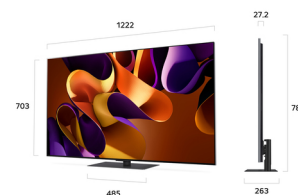

LG OLED55G46LS.AEK TV 139.7 cm (55") 4K Ultra HD Smart TV Wi-Fi Silver

Brand : LG

Product code: OLED55G46LS.AEK

Product name : OLED55G46LS.AEK

- 4K OLED evo technology with self-lit pixels for perfect contrast and 100% colour accuracy
- Powerful α11 AI processor for unmatched pictures and sound - Designed for and exclusive to LG OLED
- Smart webOS platform with Freeview Play, Netflix, Disney+ and more, plus supreme connectivity
- Brightness Booster Max - for stunning images in any environment
- Slim Design - ultra slim with elegant stand

LG OLED evo G4 55" 4K Smart TV, 2024

LG OLED55G46LS.AEK. Display diagonal: 139.7 cm (55"), Display resolution: 3840 x 2160 pixels, HD type: 4K Ultra HD, Display technology: OLED evo, Screen shape: Flat. Smart TV. Motion interpolation technology: OLED Motion, Response time: 0.1 ms, Native aspect ratio: 16:9. Digital signal format system: DVB-C, DVB-S, DVB-S2, DVB-T, DVB-T2. Wi-Fi, Ethernet LAN. Product colour: Silver

55"

Adjustable height lower position: *742

Dimensions: mm