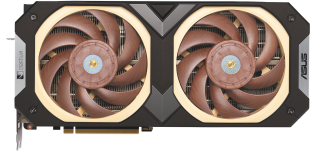

## ASUS RTX4080S-O16G-NOCTUA NVIDIA GeForce RTX 4080 SUPER 16 GB GDDR6X

**Brand :** ASUS

**Product code:** 90YV0KA2-M0NA00

**Product name :** RTX4080S-O16G-NOCTUA

- Powered by NVIDIA DLSS3, ultra-efficient Ada Lovelace arch, and full ray tracing
  - 4th Generation Tensor Cores: Up to 4X performance with DLSS 3 vs. brute-force rendering
  - 3rd Generation RT Cores: Up to 2X ray tracing performance
  - OC Edition: 2640 MHz (OC mode)/ 2610 MHz (Default mode)
  - Two Noctua NF-A12x25 PWM fans deliver exceptional cooling and low noise
  - Optimized vapor chamber efficiently wicks heat into a large fin array
  - Dual BIOS switch lets you toggle between Quiet and Performance BIOS profiles sans software
  - 0dB technology lets you enjoy light gaming in relative silence
  - GPU Tweak III provides intuitive performance tweaking, thermal controls, and system monitoring
- 16 GB, GDDR6X, 256-bit, PCI Express 4.0, 2610 MHz boost clock, 2x HDMI, 3x DisplayPort, 1x 16-pin, 4.3 slot