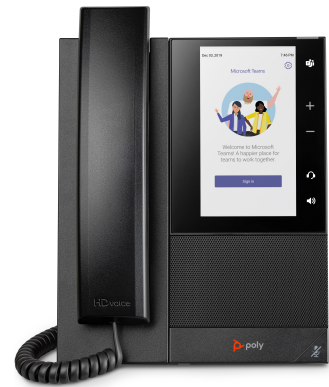

POLY CCX 500 Business Media Phone for Microsoft Teams and PoE-enabled

Brand : POLY

Product code: 82Z76AA

Product name : CCX 500 Business Media Phone for Microsoft Teams and PoE-enabled

- With Poly CCX 500 Series business phones you can feel confident you sound professional on every call. And with Poly signature audio, Poly HD Voice and Acoustic Clarity technologies, you know you will hear and be heard on your calls.

- The CCX 500 Series supercharges collaboration with its easy to use, touchscreen interface and ergonomic design. The simple touch-access to contacts, meetings and voicemails keeps your user's day moving, boosting productivity.

CCX 500 Business Media Phone for Microsoft Teams and PoE-enabled

[POLY CCX 500 Business Media Phone for Microsoft Teams and PoE-enabled:](#)

Simply intuitive

By design, the Poly CCX 500 Series business media phones are simple and intuitive to use — with one-touch-access to your contacts and meetings. So, users can get right to work.