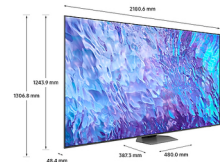

Display		Performance	
Display diagonal *	2.49 m (98")	AMD FreeSync type	FreeSync Premium Pro
HD type *	4K Ultra HD	NVIDIA G-SYNC	✗
Display technology *	QLED	Game features	Auto Low Latency Mode (ALLM), Dynamic Black EQ, Game Motion Plus, HGIG
Screen shape *	Flat	SmartThings app support	✓
Native aspect ratio *	16:9	Wireless Dex support	✓
Native refresh rate	100 Hz	Multi View	✓
Display number of colours	1 billion colours	MBR support	✓
Display resolution *	3840 x 2160 pixels	Ports & interfaces	
Display diagonal (metric)	247 cm	Ethernet LAN (RJ-45) ports	1
TV tuner		USB 2.0 ports quantity *	2
Tuner type *	Analog & digital	Digital audio optical out	1
Digital signal format system *	DVB-C, DVB-S2, DVB-T2	RF ports quantity	1
Smart TV		Common interface (CI) *	✓
Smart TV *	✓	Common interface Plus (CI+) *	✓
Internet TV *	✓	Common interface Plus (CI+) version	1.4
Operating system installed *	Tizen	HDMI ports quantity *	4
Timeshift	✓	Consumer Electronics Control (CEC)	Anynet+
Smart modes	Filmmaker	Management features	
Far-field voice interaction	✓	Electronic Programme Guide (EPG)	✓
Video apps	Samsung TV Plus	On Screen Display (OSD)	✓
Audio		Number of OSD languages	27
Number of speakers *	2	Picture-in-Picture	✓
RMS rated power *	40 W	Works with Amazon Alexa	✓
Audio output channels	2.2 channels	Works with Samsung Bixby	✓
Audio decoders	Dolby Atmos	Universal Browse & Play	✓
Audio pre-selection descriptor	✓	Power	
Object Tracking Sound+ (OTS+)	✓	Power consumption (typical) *	185 W
Q-Symphony	✓	Power consumption (standby) *	0.5 W
Active voice amplifier (AVA)	✓	Power consumption (max)	430 W
Adaptive sound+	✓		
Multiroom	✓		
Multiroom audio technology	Samsung Multiroom Link