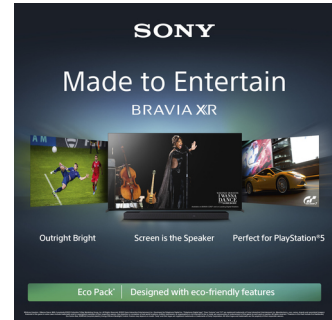

SONY

Sony XR-55X90L 139.7 cm (55") 4K Ultra HD Smart TV Wi-Fi Silver

Brand : Sony

Product code: XR55X90LU

Product name : XR-55X90L

Sony BRAVIA XR | XR-55X90L | Full Array LED | 4K HDR | Google TV | ECO PACK | BRAVIA CORE | Perfect for PlayStation5 | Aluminium Seamless Edge Design
 Sony XR-55X90L. Display diagonal: 139.7 cm (55"), Display resolution: 3840 x 2160 pixels, HD type: 4K Ultra HD, Display technology: LED, Screen shape: Flat, LED backlighting type: Full-Array. Smart TV. Motion interpolation technology: XR Motion Clarity, Native aspect ratio: 16:9. Digital signal format system: DVB-C, DVB-S, DVB-S2, DVB-T, DVB-T2. Wi-Fi, Ethernet LAN. Product colour: Silver