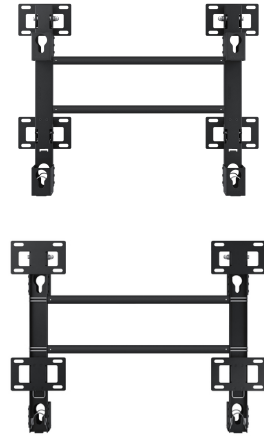

## Samsung WMN8000SXT/XC TV mount/stand 2.49 m (98") Black

**Brand :** Samsung

**Product code:** WMN8000SXT/XC

**Product name :** WMN8000SXT/XC

- Install your large TV on the wall with ease
- Compatible with selected 76"+ Samsung TVs  
Large Size Bracket Wall Mount (76"+)

[Samsung WMN8000SXT/XC TV mount/stand 2.49 m \(98"\) Black:](#)

Install your large TV<sup>(1)</sup> on the wall with ease

The large size bracket wall mount makes it easy to mount your large TV<sup>(1)</sup> onto the wall, adding a clean and premium look for your space.

Samsung WMN8000SXT/XC. Maximum weight capacity: 100 kg, Minimum screen size: 195.6 cm (77"), Maximum screen size: 2.49 m (98"), Maximum VESA mount: 600 x 400 mm. Distance to the wall (min): 2.8 cm, Distance to the wall (max): 10 cm. Product colour: Black

Mounting		Packaging content	
Minimum screen size	195.6 cm (77")	Manual	✓
Maximum weight capacity *	100 kg	<b>Features</b>	
Maximum screen size *	2.49 m (98")	Compatible products	LED TV TV 77" ↑ (incluso 98") Escluso: QE85LS03/QE85LS03
Maximum VESA mount *	600 x 400 mm	<b>Weight &amp; dimensions</b>	
Mounting type *	Wall	Width	764 mm
<b>Ergonomics</b>		Depth (max)	10 cm
Tilt adjustment	✗	Height	580 mm
Rotating	✗	Weight	4.9 kg
Distance to the wall (max)	10 cm	<b>Packaging data</b>	
Distance to the wall (min)	2.8 cm	Package width	682 mm
<b>Design</b>		Package depth	137 mm
Product colour *	Black	Package height	447 mm
		Package weight	6.9 kg